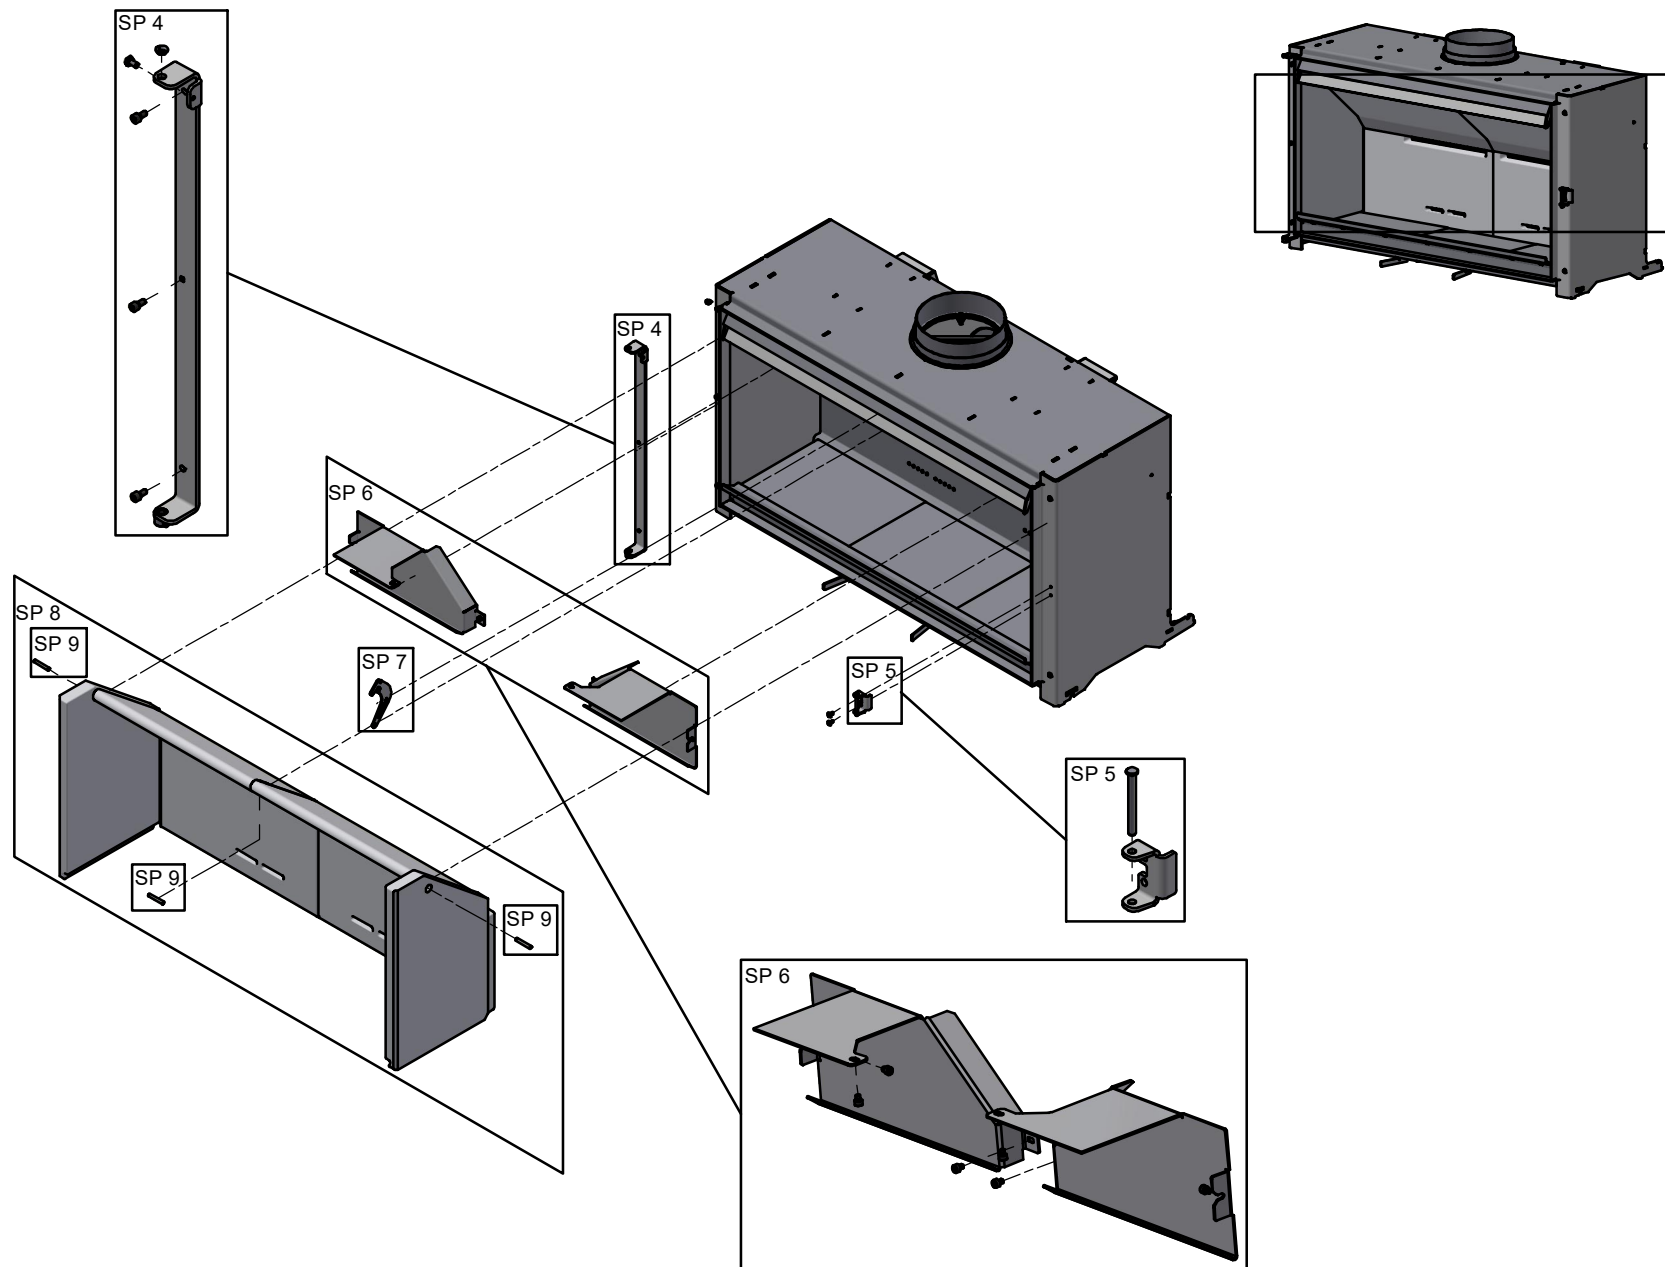

Spare parts & Accessories: Scan 1007-B

Date: 27-05-2024	Constructed /Changed by: SR
Drawing number: 91007101	

SCAN A/S
DK-5492 Vissenbjerg©