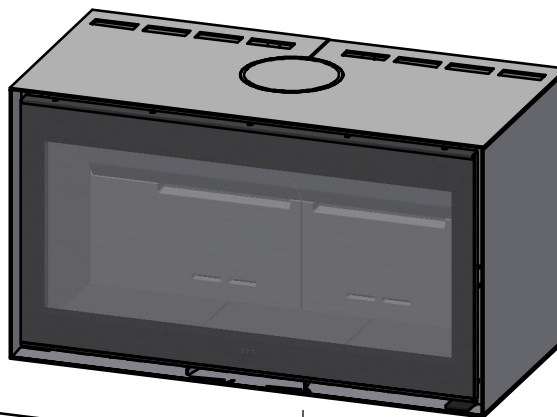

Date: 27-05-2024	Constructed /Changed by: SR
Drawing number: 91007101	

SCAN A/S
DK-5492 Vissenbjerg©