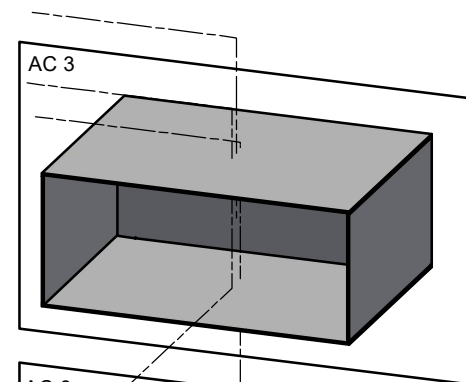

Date: 27-05-2024	Constructed /Changed by: SR
Drawing number: 91007101	

SCAN A/S
DK-5492 Vissenbjerg©