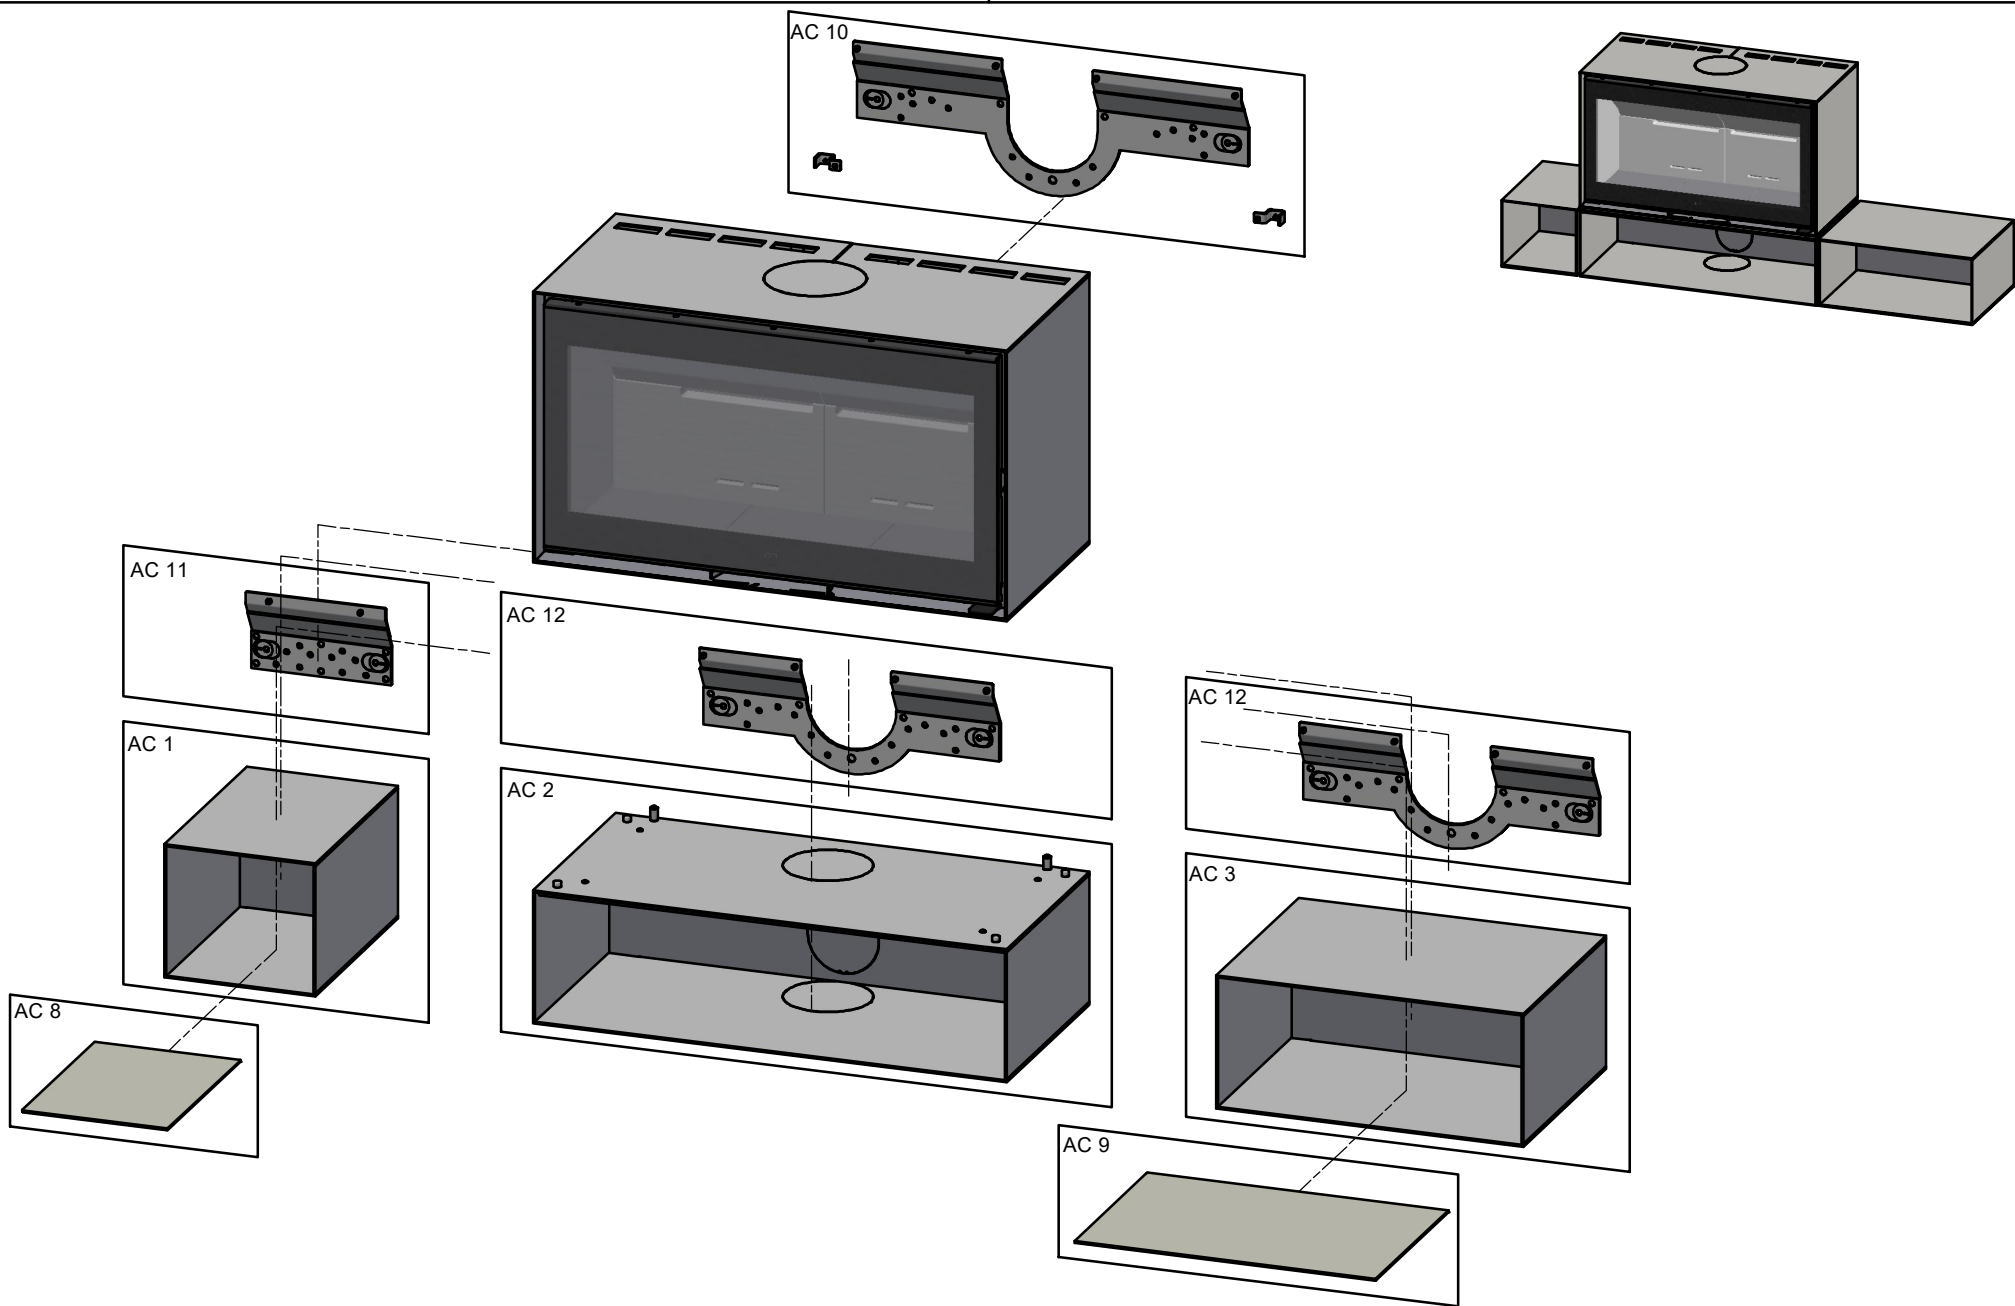

Date: 27-05-2024	Constructed /Changed by: SR
Drawing number: 91007101	

SCAN A/S
DK-5492 Vissenbjerg©