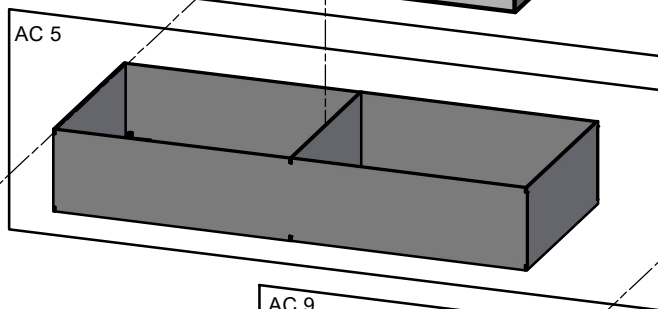

Date: 27-05-2024	Constructed /Changed by: SR
Drawing number: 91007101	

SCAN A/S
DK-5492 Vissenbjerg©