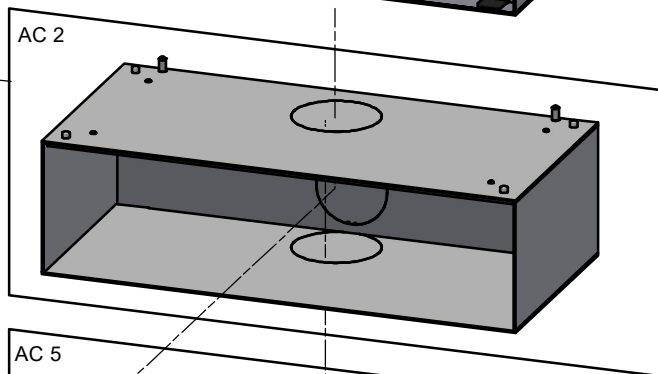

Date: 27-05-2024	Constructed /Changed by: SR
Drawing number: 91007101	

SCAN A/S
DK-5492 Vissenbjerg©