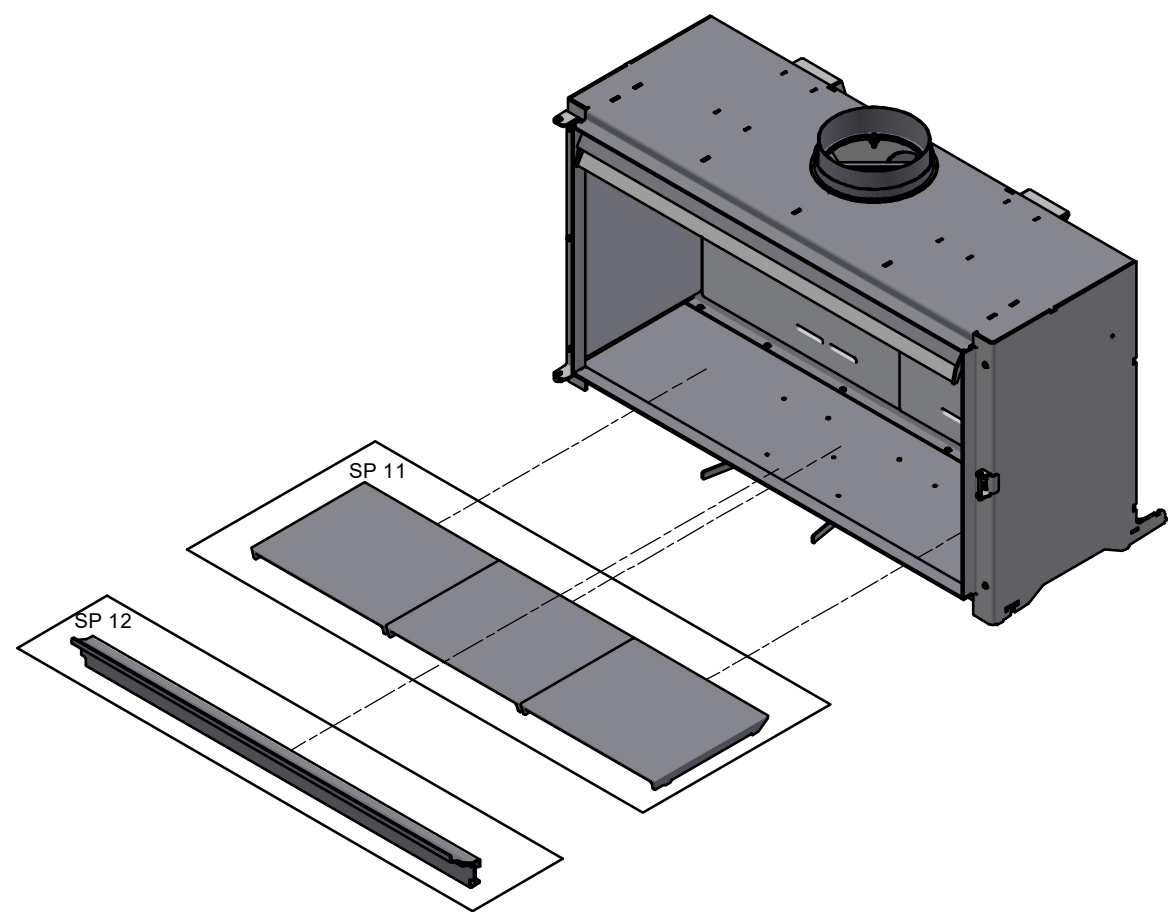

Spare parts & Accessories: Scan 1007-B

Date: 27-05-2024	Constructed /Changed by: SR
Drawing number: 91007101	

SCAN A/S
DK-5492 Vissenbjerg©