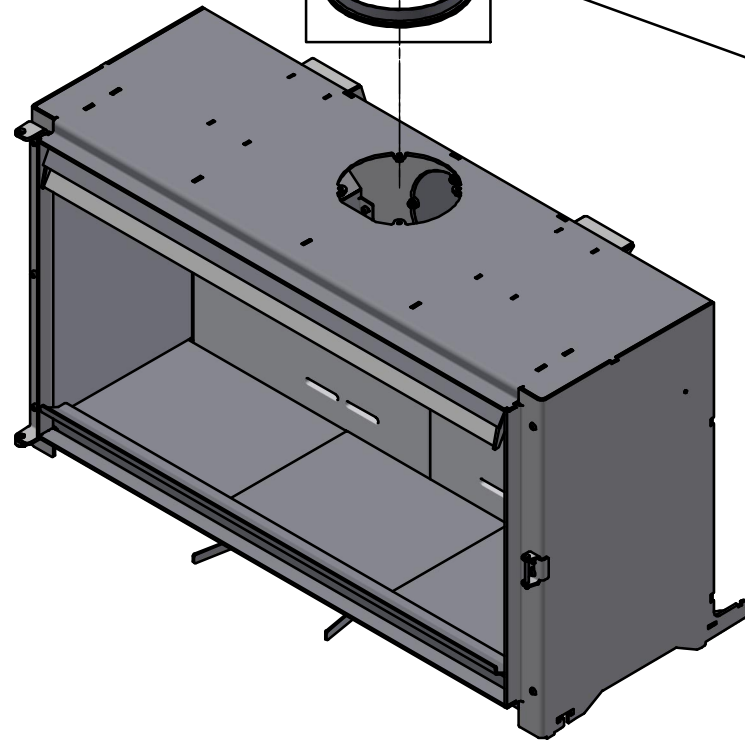

Spare parts & Accessories: Scan 1007-B

Date: 27-05-2024	Constructed /Changed by: SR
Drawing number: 91007101	

SCAN A/S
DK-5492 Vissenbjerg©