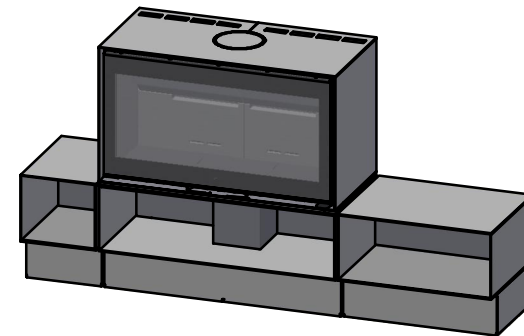

Date: 27-05-2024	Constructed /Changed by: SR
Drawing number: 91007101	

SCAN A/S
DK-5492 Vissenbjerg©