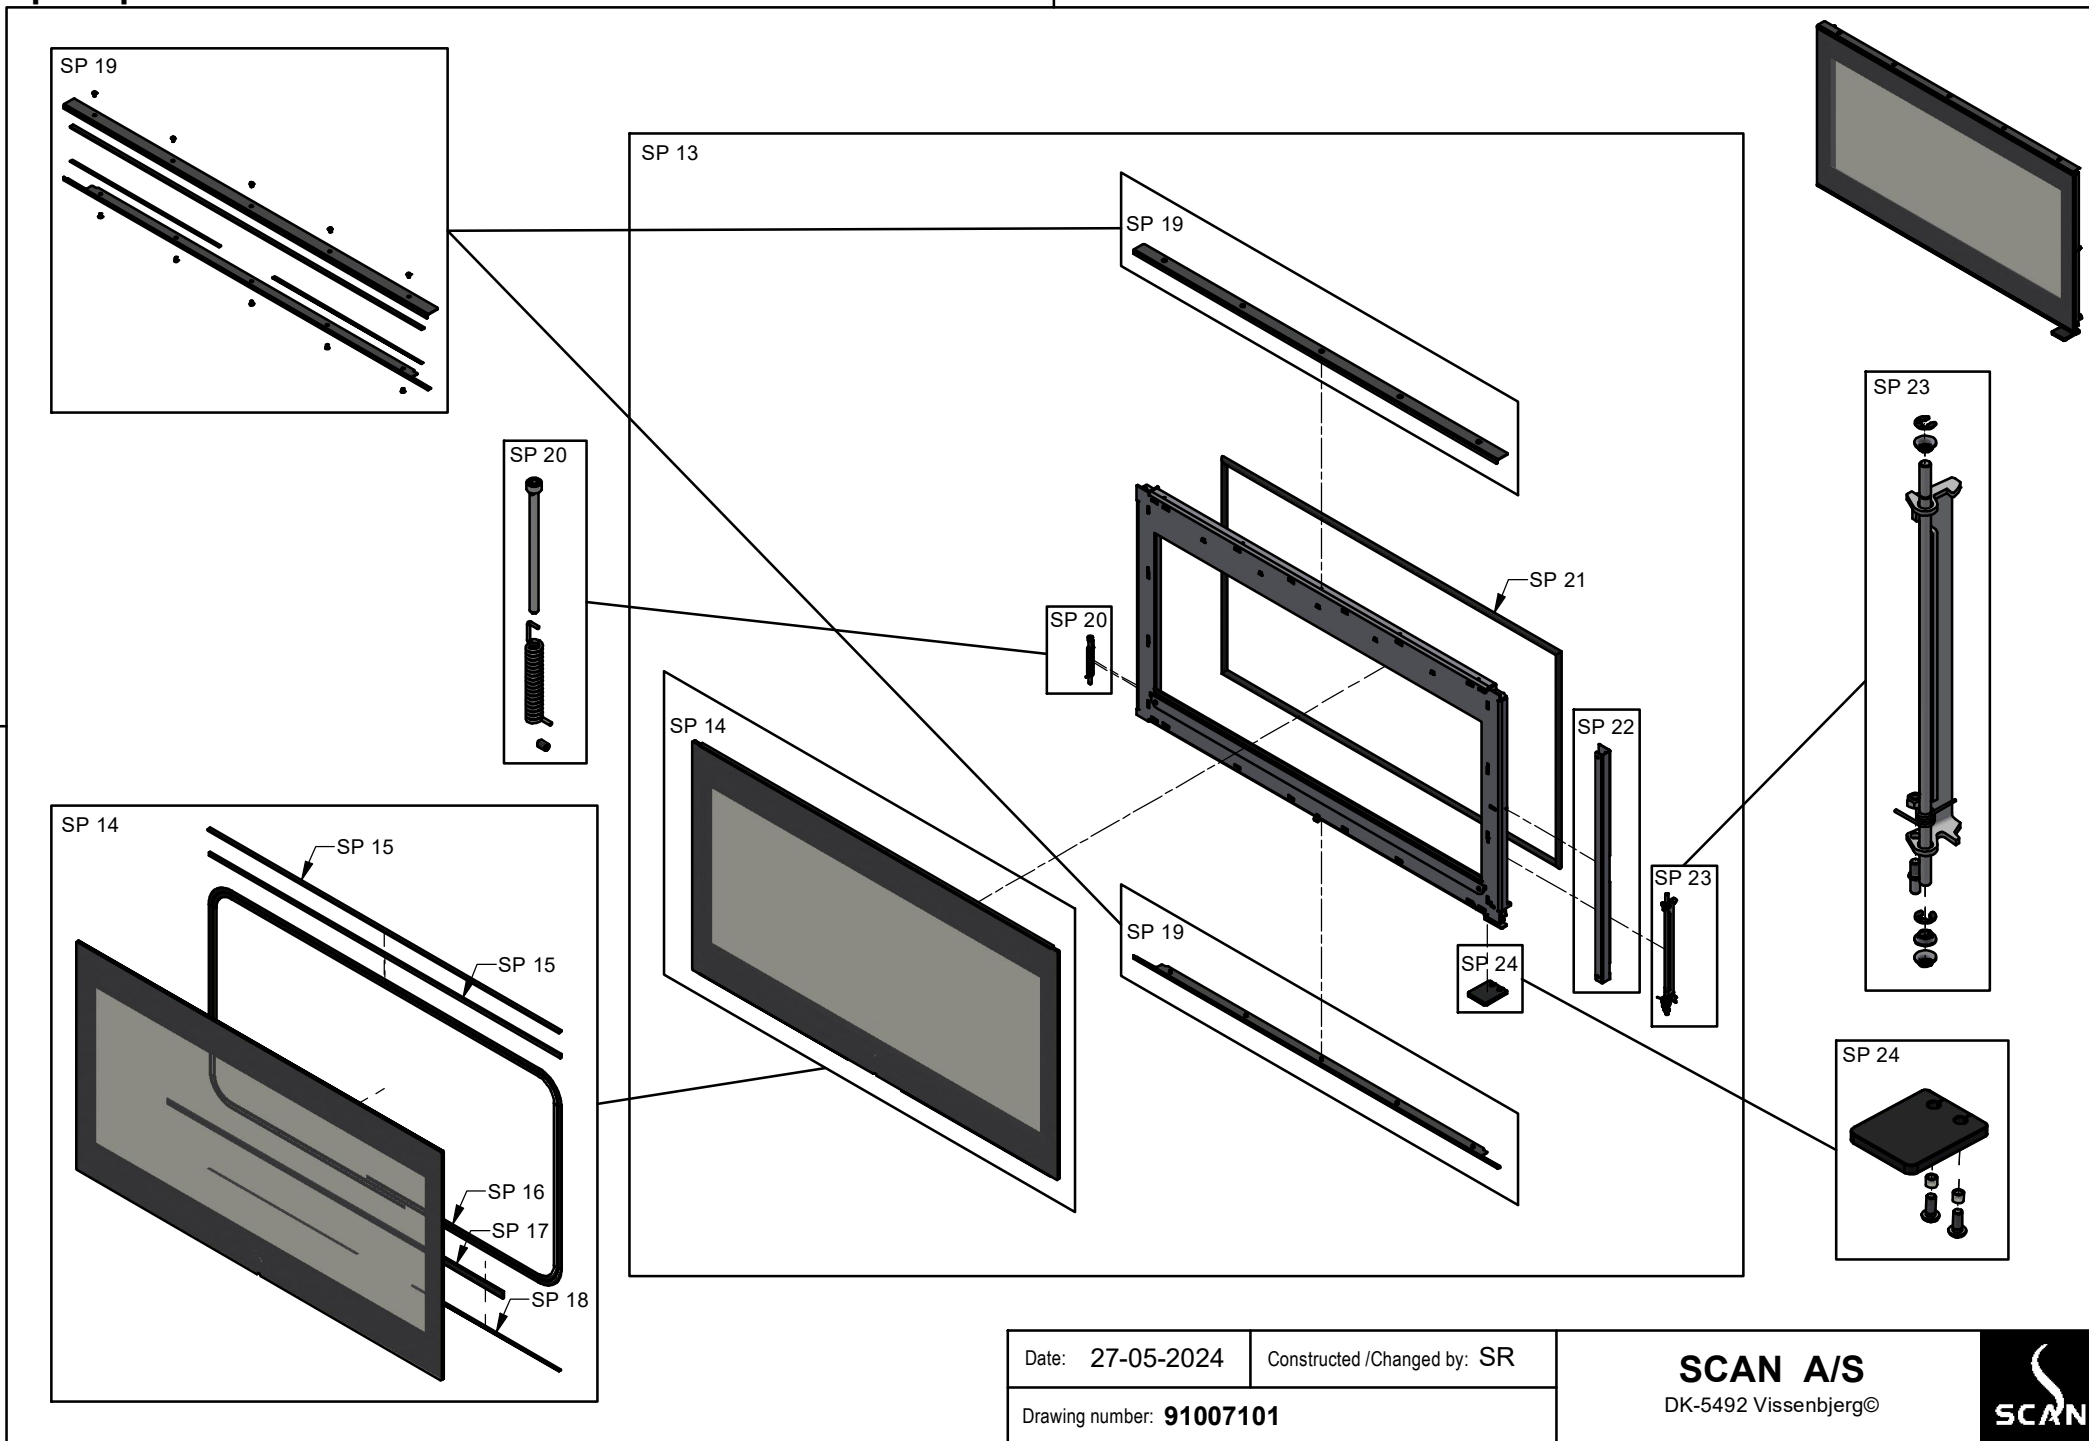

Spare parts & Accessories: Scan 1007-B

Date: 27-05-2024	Constructed /Changed by: SR
Drawing number: 91007101	

SCAN A/S
DK-5492 Vissenbjerg©