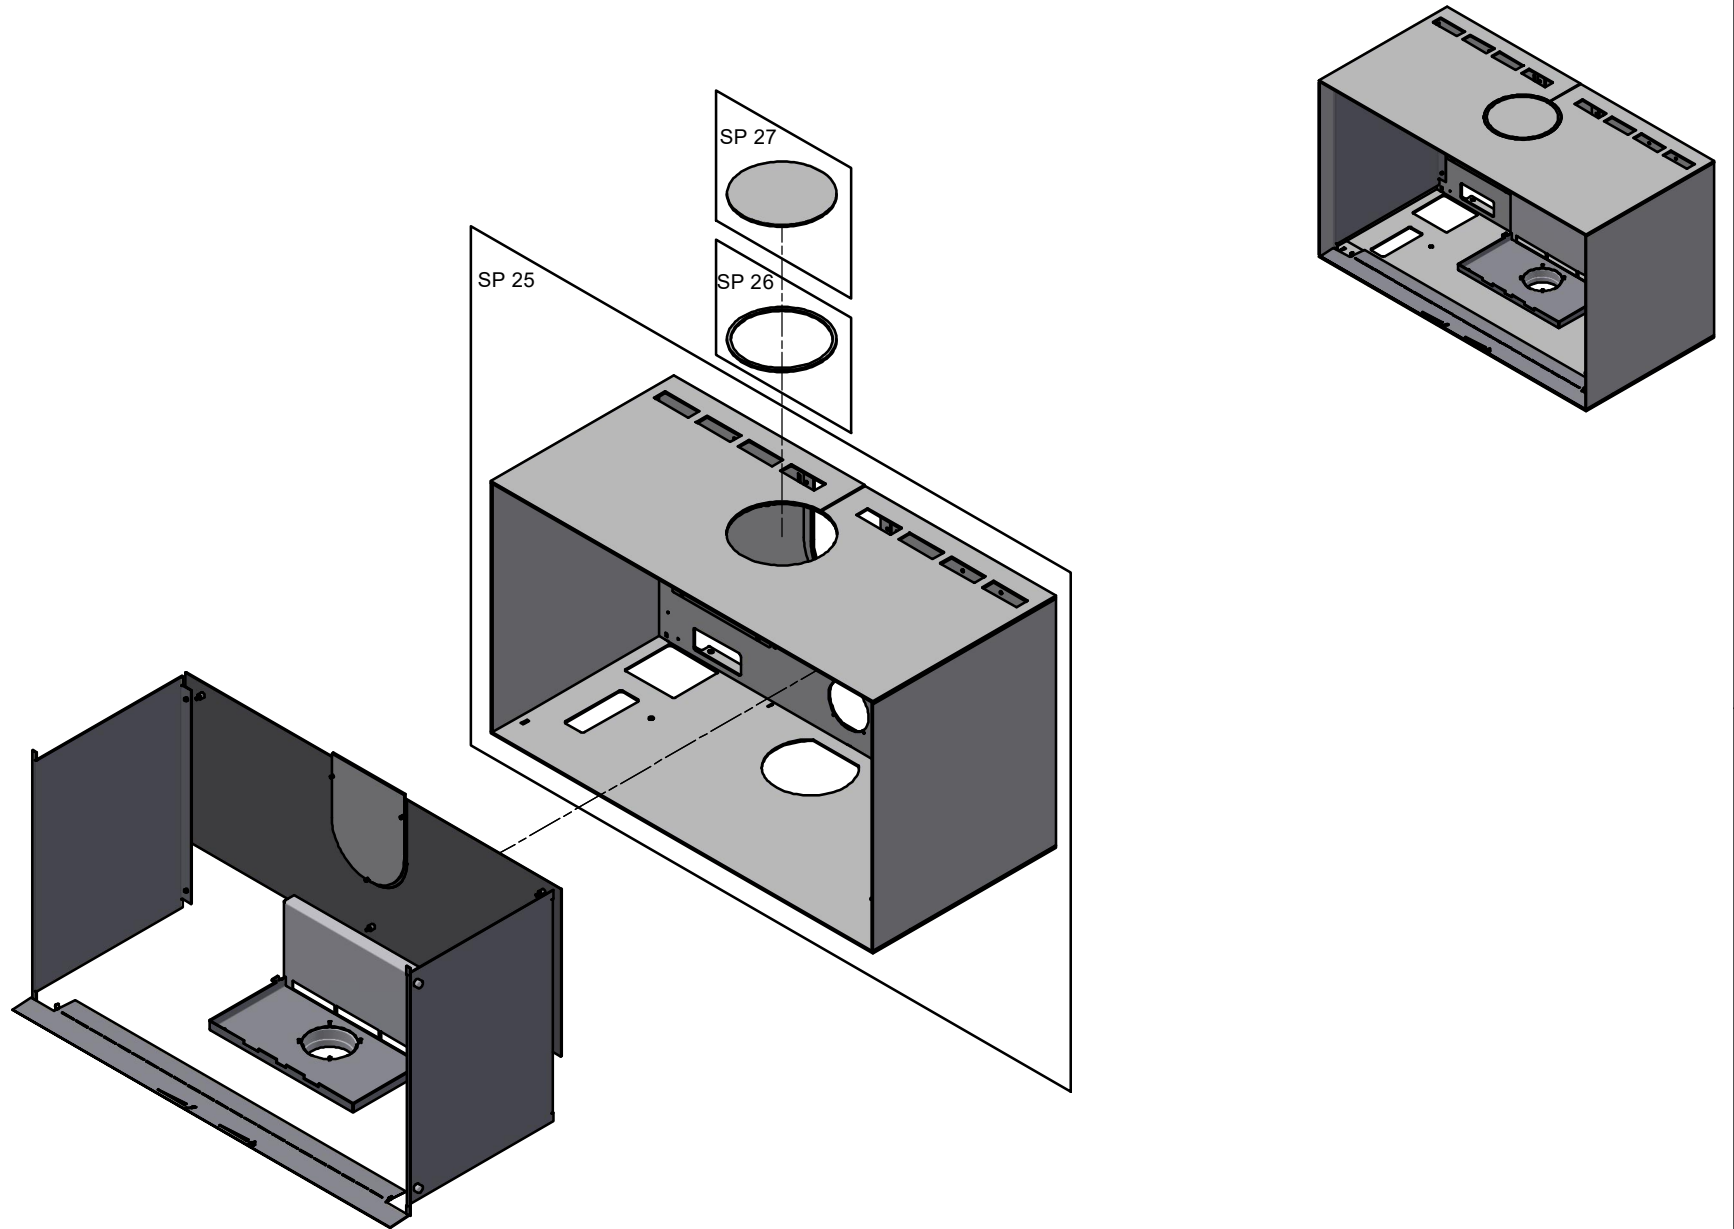

Spare parts & Accessories: Scan 1007-B

Date: 27-05-2024	Constructed /Changed by: SR
Drawing number: 91007101	

SCAN A/S
DK-5492 Vissenbjerg©