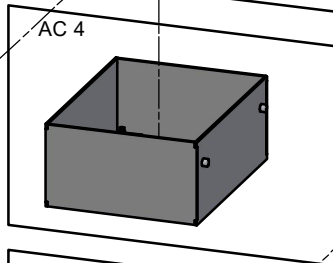

Date: 27-05-2024	Constructed /Changed by: SR
Drawing number: 91007101	

SCAN A/S
DK-5492 Vissenbjerg©