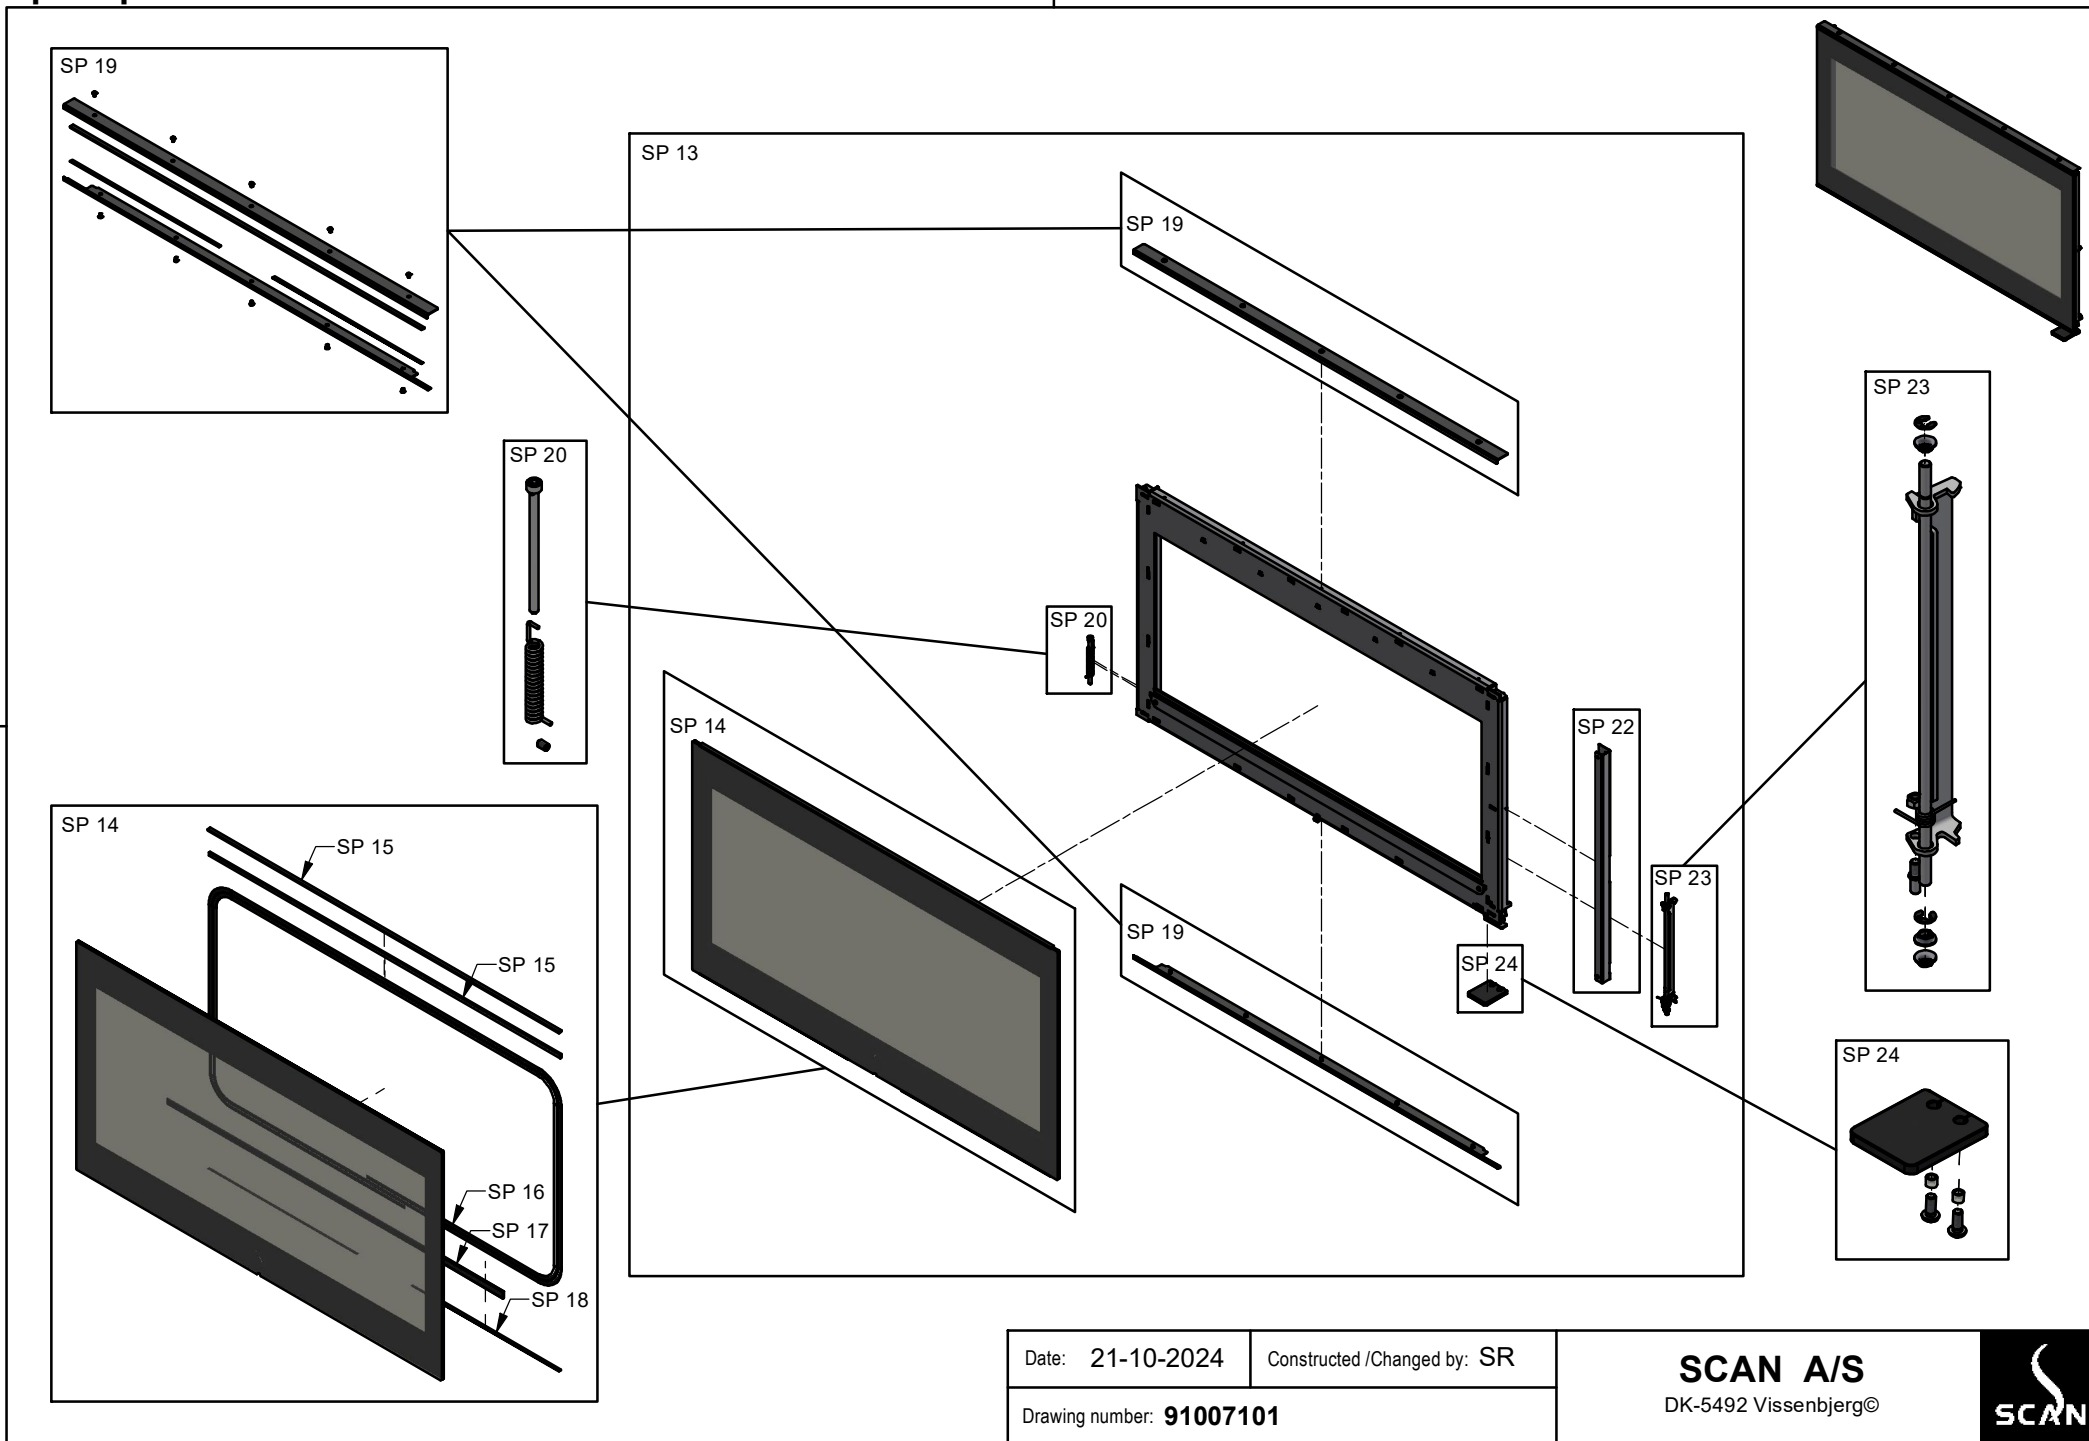

Spare parts & Accessories: Scan 1007-B

Date: 21-10-2024	Constructed /Changed by: SR
Drawing number: 91007101	

SCAN A/S
DK-5492 Vissenbjerg©