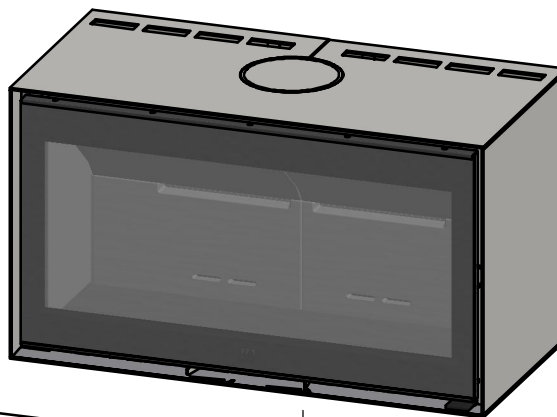

Date: 21-10-2024	Constructed /Changed by: SR	SCAN A/S DK-5492 Vissenbjerg©	
Drawing number: 91007101