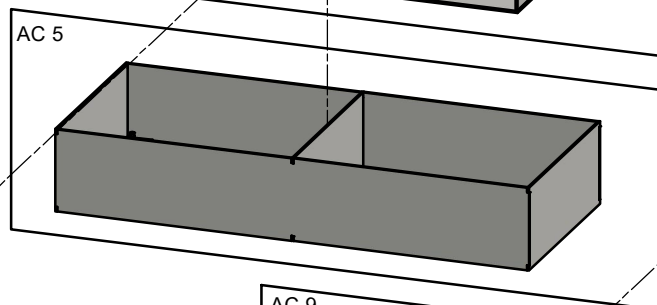

Date: 21-10-2024	Constructed /Changed by: SR	SCAN A/S DK-5492 Vissenbjerg©	
Drawing number: 91007101