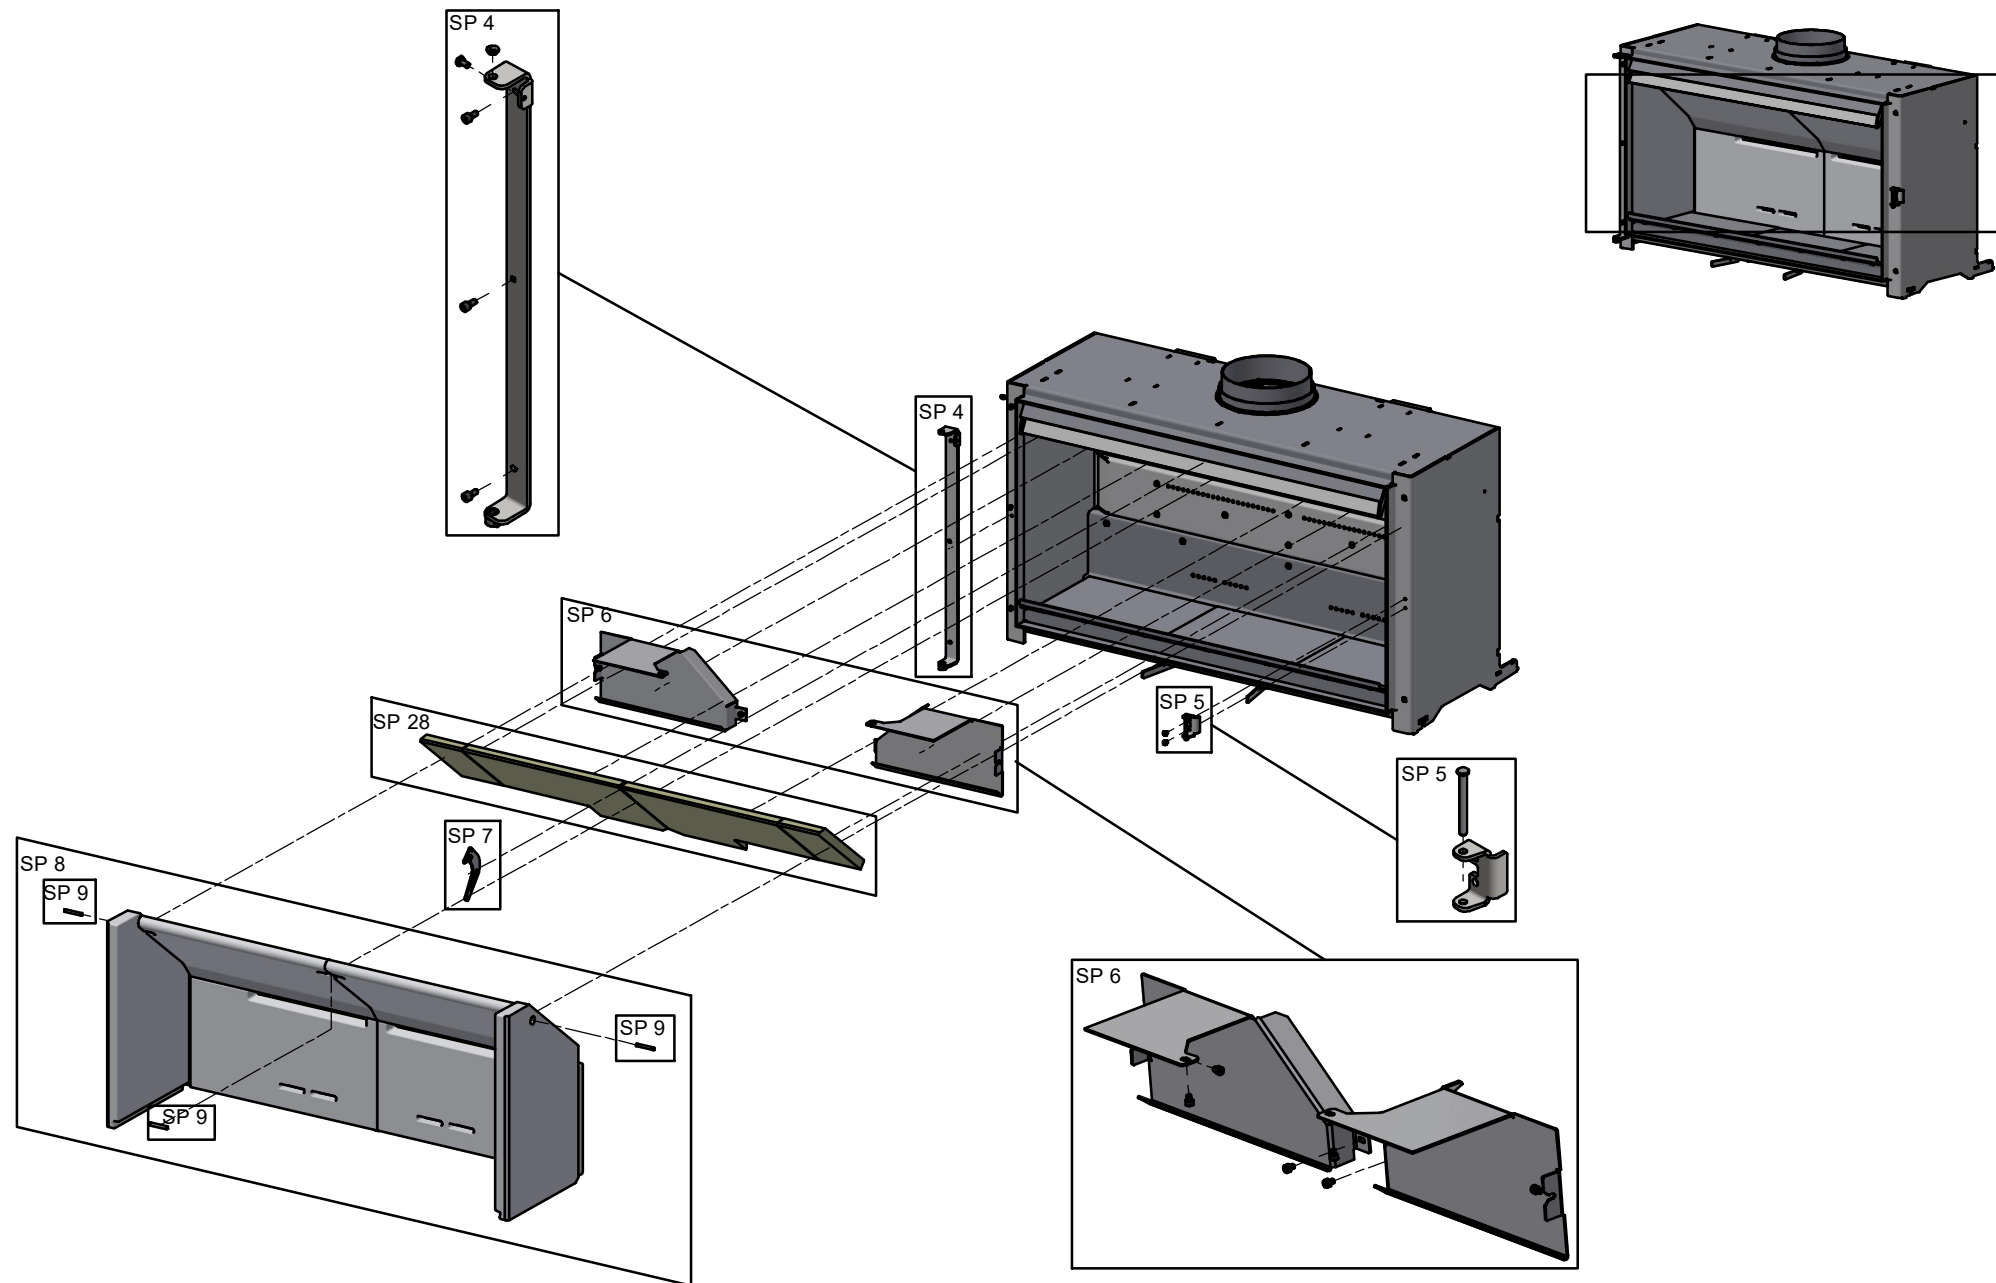

Spare parts & Accessories: Scan 1007-B

Date: 21-10-2024	Constructed /Changed by: SR
Drawing number: 91007101	

SCAN A/S
DK-5492 Vissenbjerg©