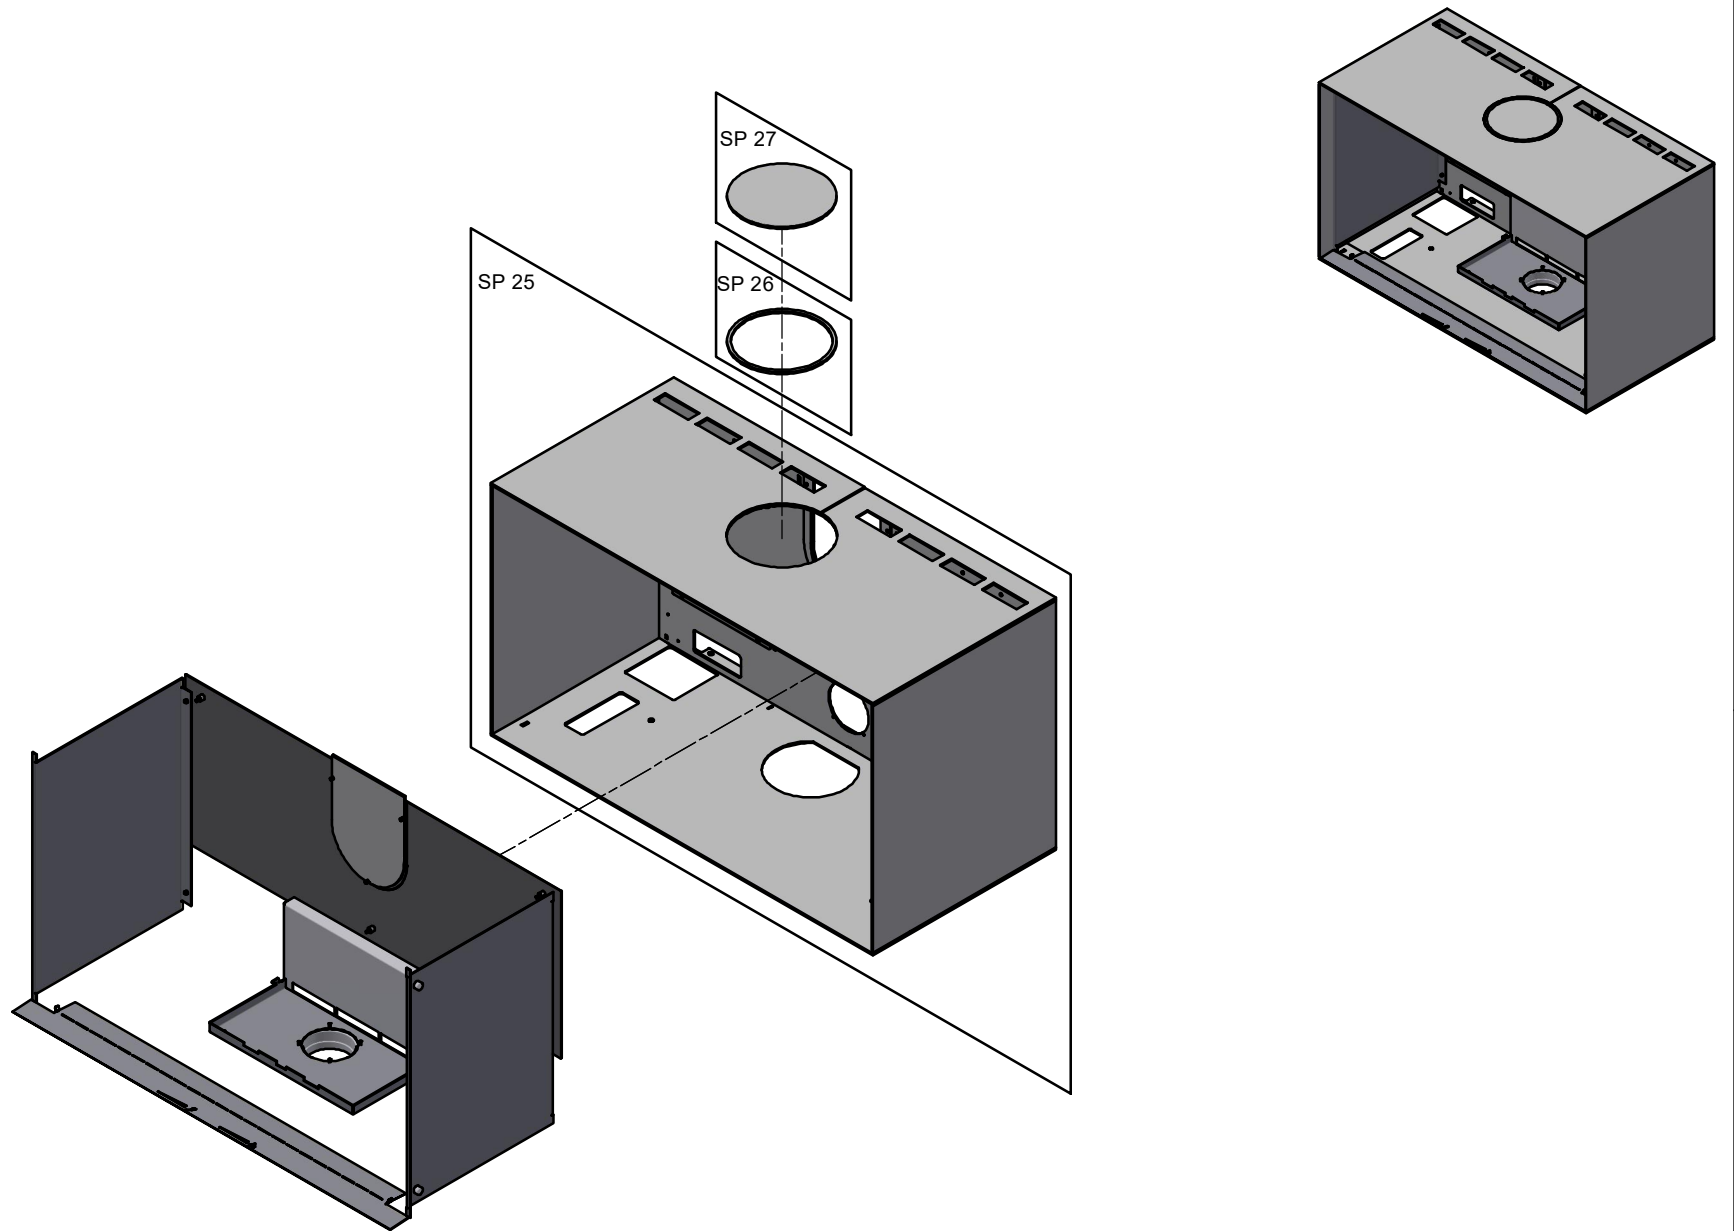

Spare parts & Accessories: Scan 1007-B

Date: 21-10-2024	Constructed /Changed by: SR
Drawing number: 91007101	

SCAN A/S
DK-5492 Vissenbjerg©