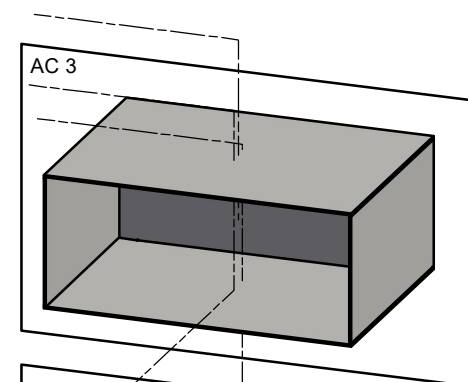

Date: 21-10-2024	Constructed /Changed by: SR	SCAN A/S DK-5492 Vissenbjerg©	
Drawing number: 91007101