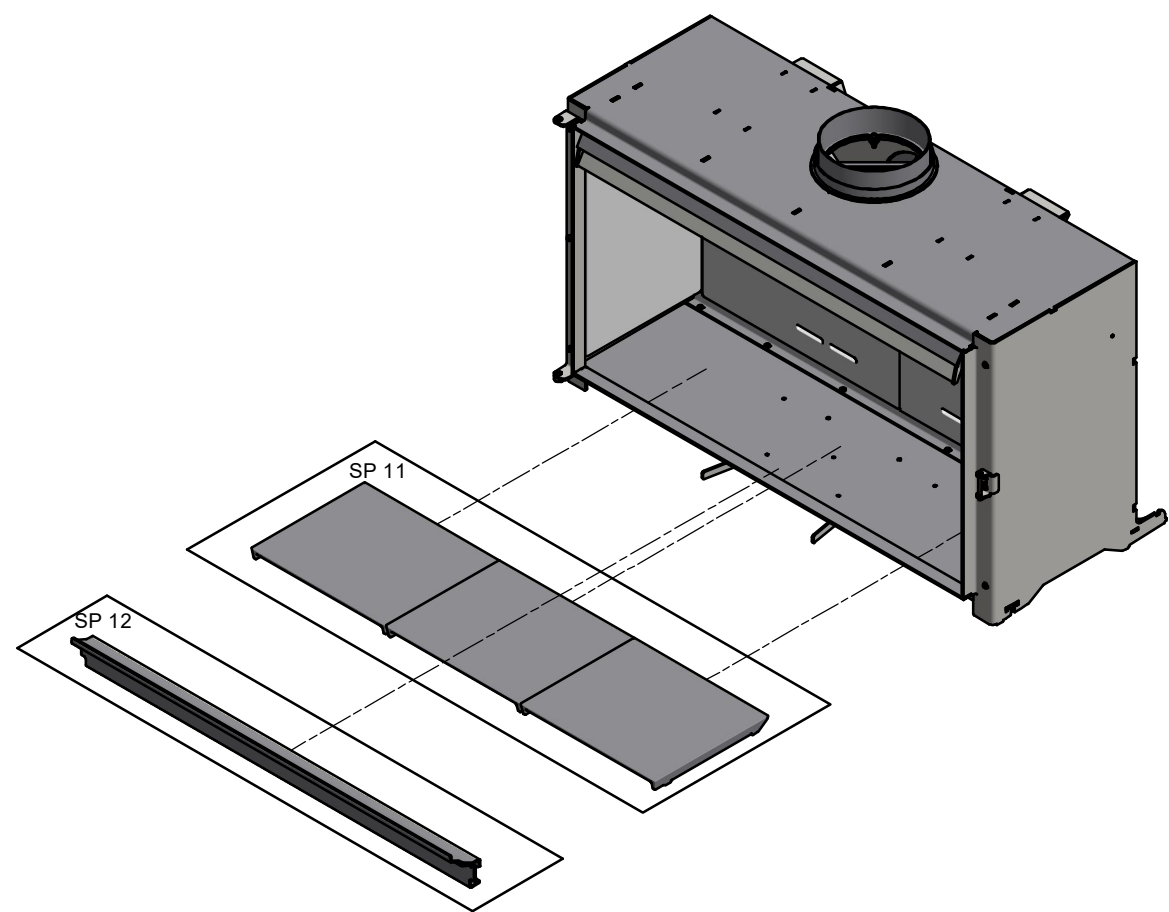

Spare parts & Accessories: Scan 1007-B

Date: 21-10-2024	Constructed /Changed by: SR
Drawing number: 91007101	

SCAN A/S
DK-5492 Vissenbjerg©