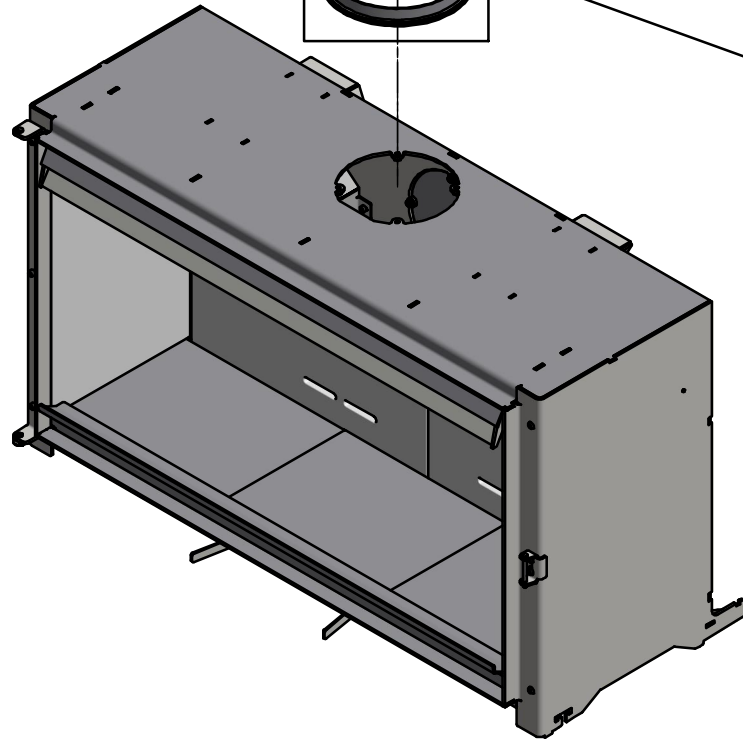

Spare parts & Accessories: Scan 1007-B

Date: 21-10-2024	Constructed /Changed by: SR
Drawing number: 91007101	

SCAN A/S
DK-5492 Vissenbjerg©