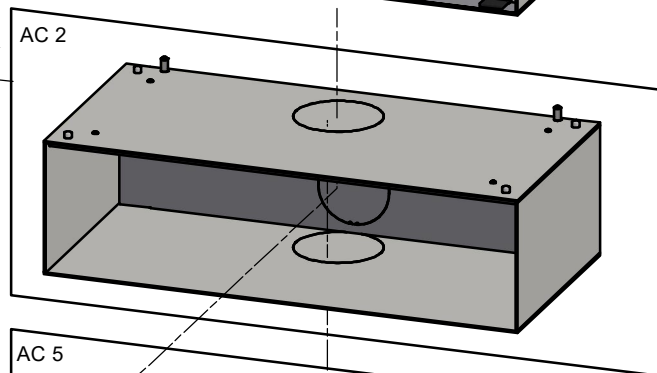

Date: 21-10-2024	Constructed /Changed by: SR	SCAN A/S DK-5492 Vissenbjerg©	
Drawing number: 91007101