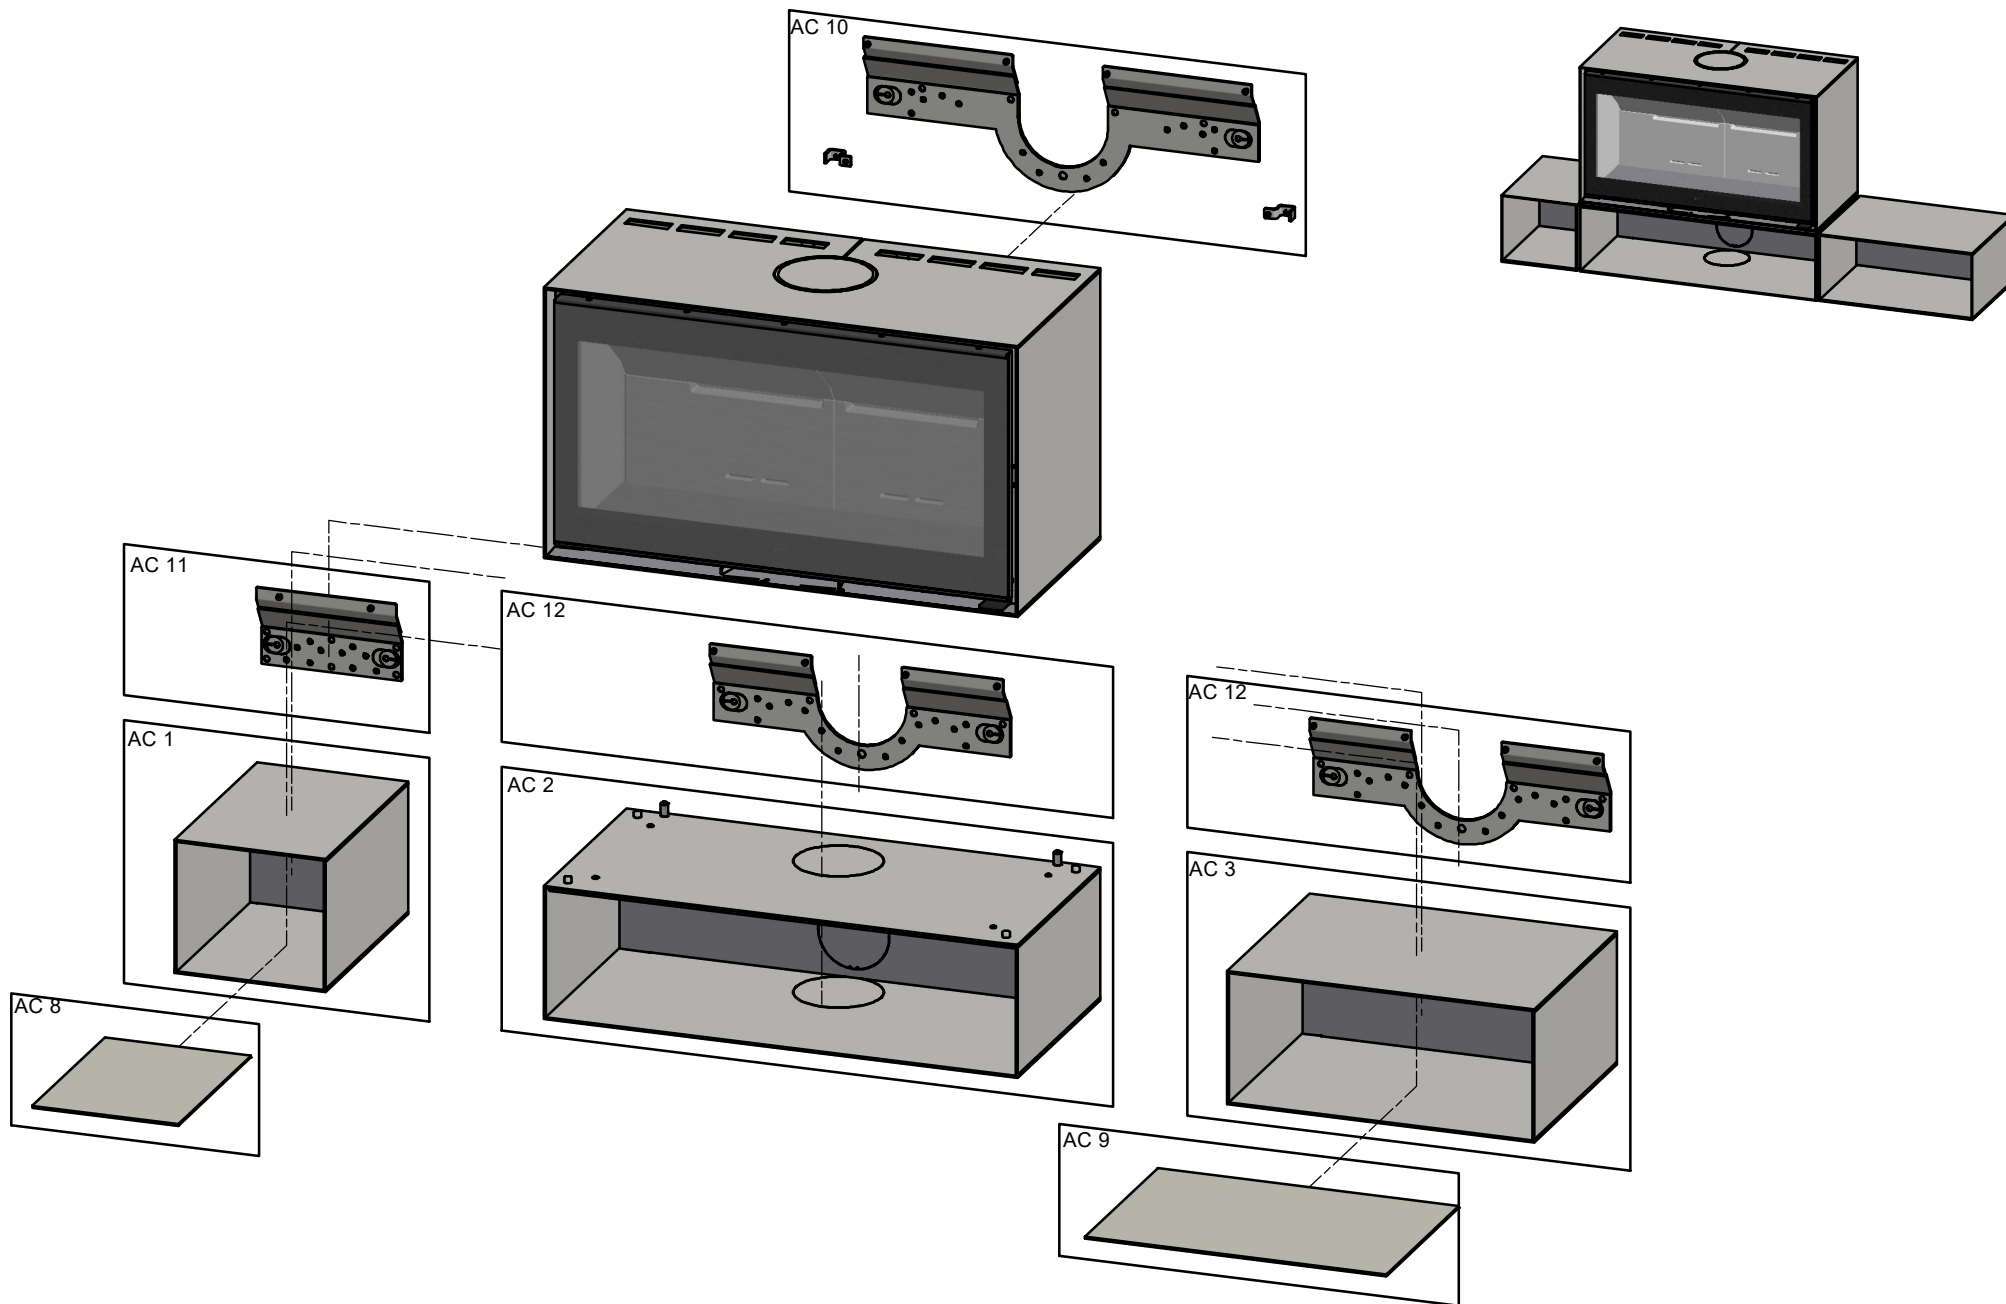

# Spare parts & Accessories: Scan 1007-B

Date: 21-10-2024	Constructed /Changed by: SR
Drawing number: 91007101	

**SCAN A/S**  
DK-5492 Vissenbjerg©

Date: 21-10-2024	Constructed /Changed by: SR	<b>SCAN A/S</b> DK-5492 Vissenbjerg©	
Drawing number: 91007101			