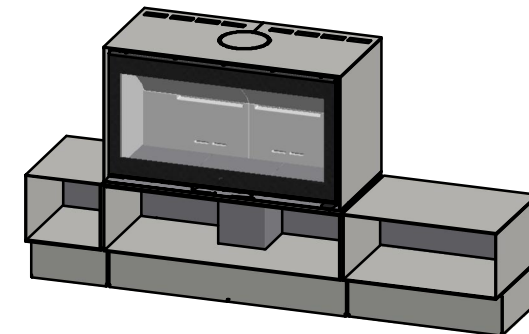

Date: 21-10-2024	Constructed /Changed by: SR	SCAN A/S DK-5492 Vissenbjerg©	
Drawing number: 91007101