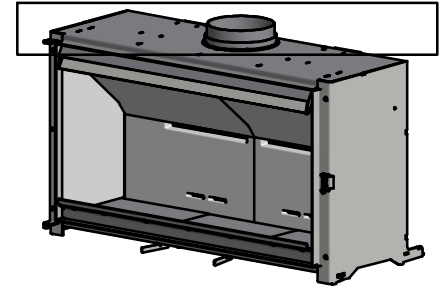

Spare parts & Accessories: Scan 1007-B

Date: 21-10-2024	Constructed /Changed by: SR
Drawing number: 91007101	

SCAN A/S
DK-5492 Vissenbjerg©