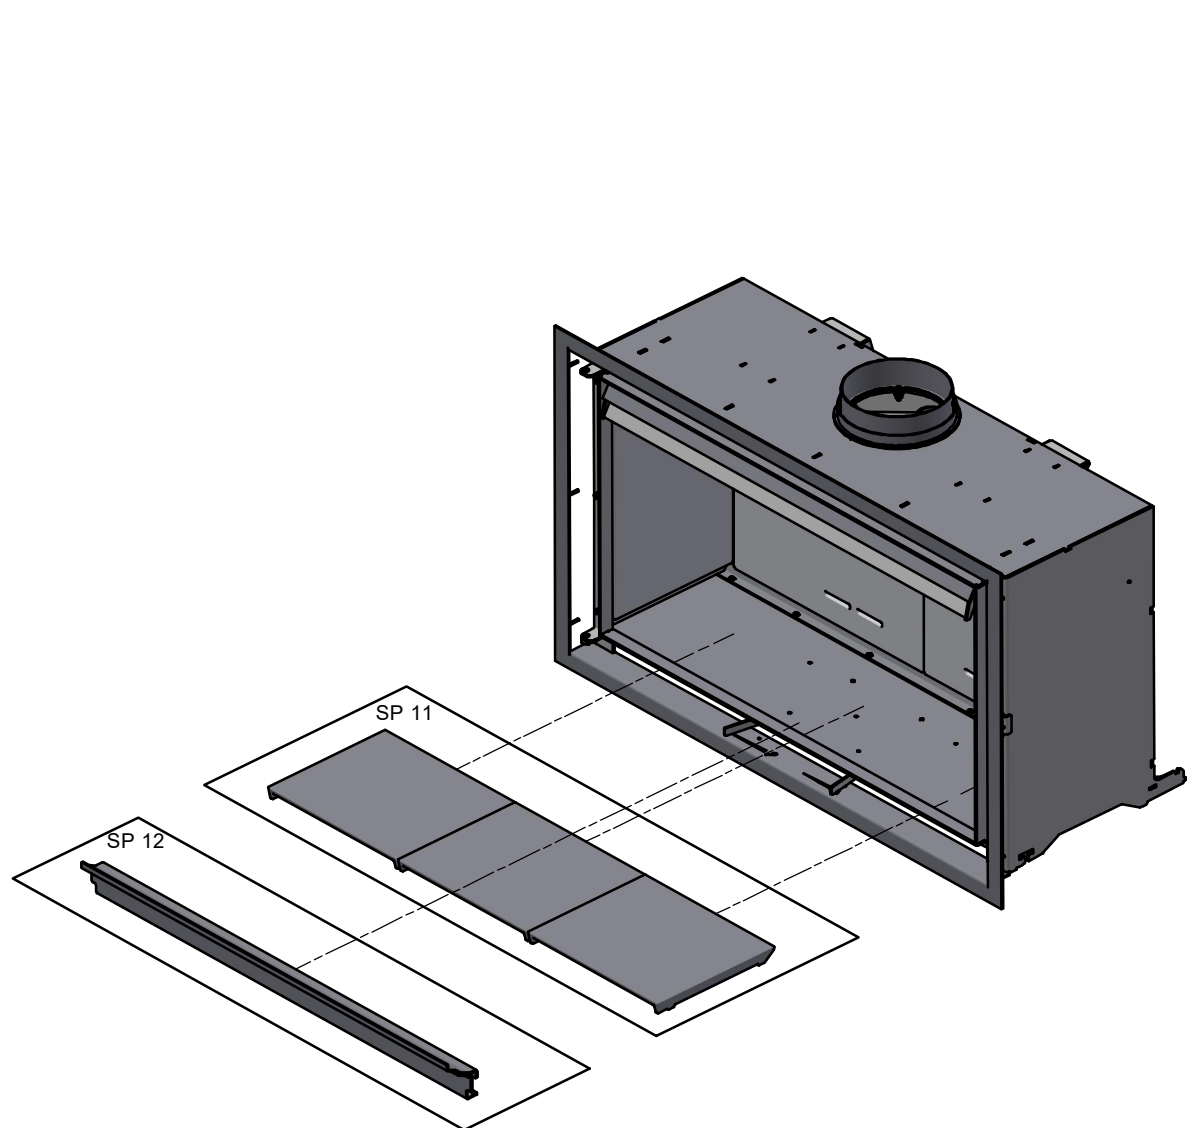

Spare parts & Accessories: Scan 1007

Date: 25-04-2024	Constructed /Changed by: SR
Drawing number: 91007100	

SCAN A/S
DK-5492 Vissenbjerg©