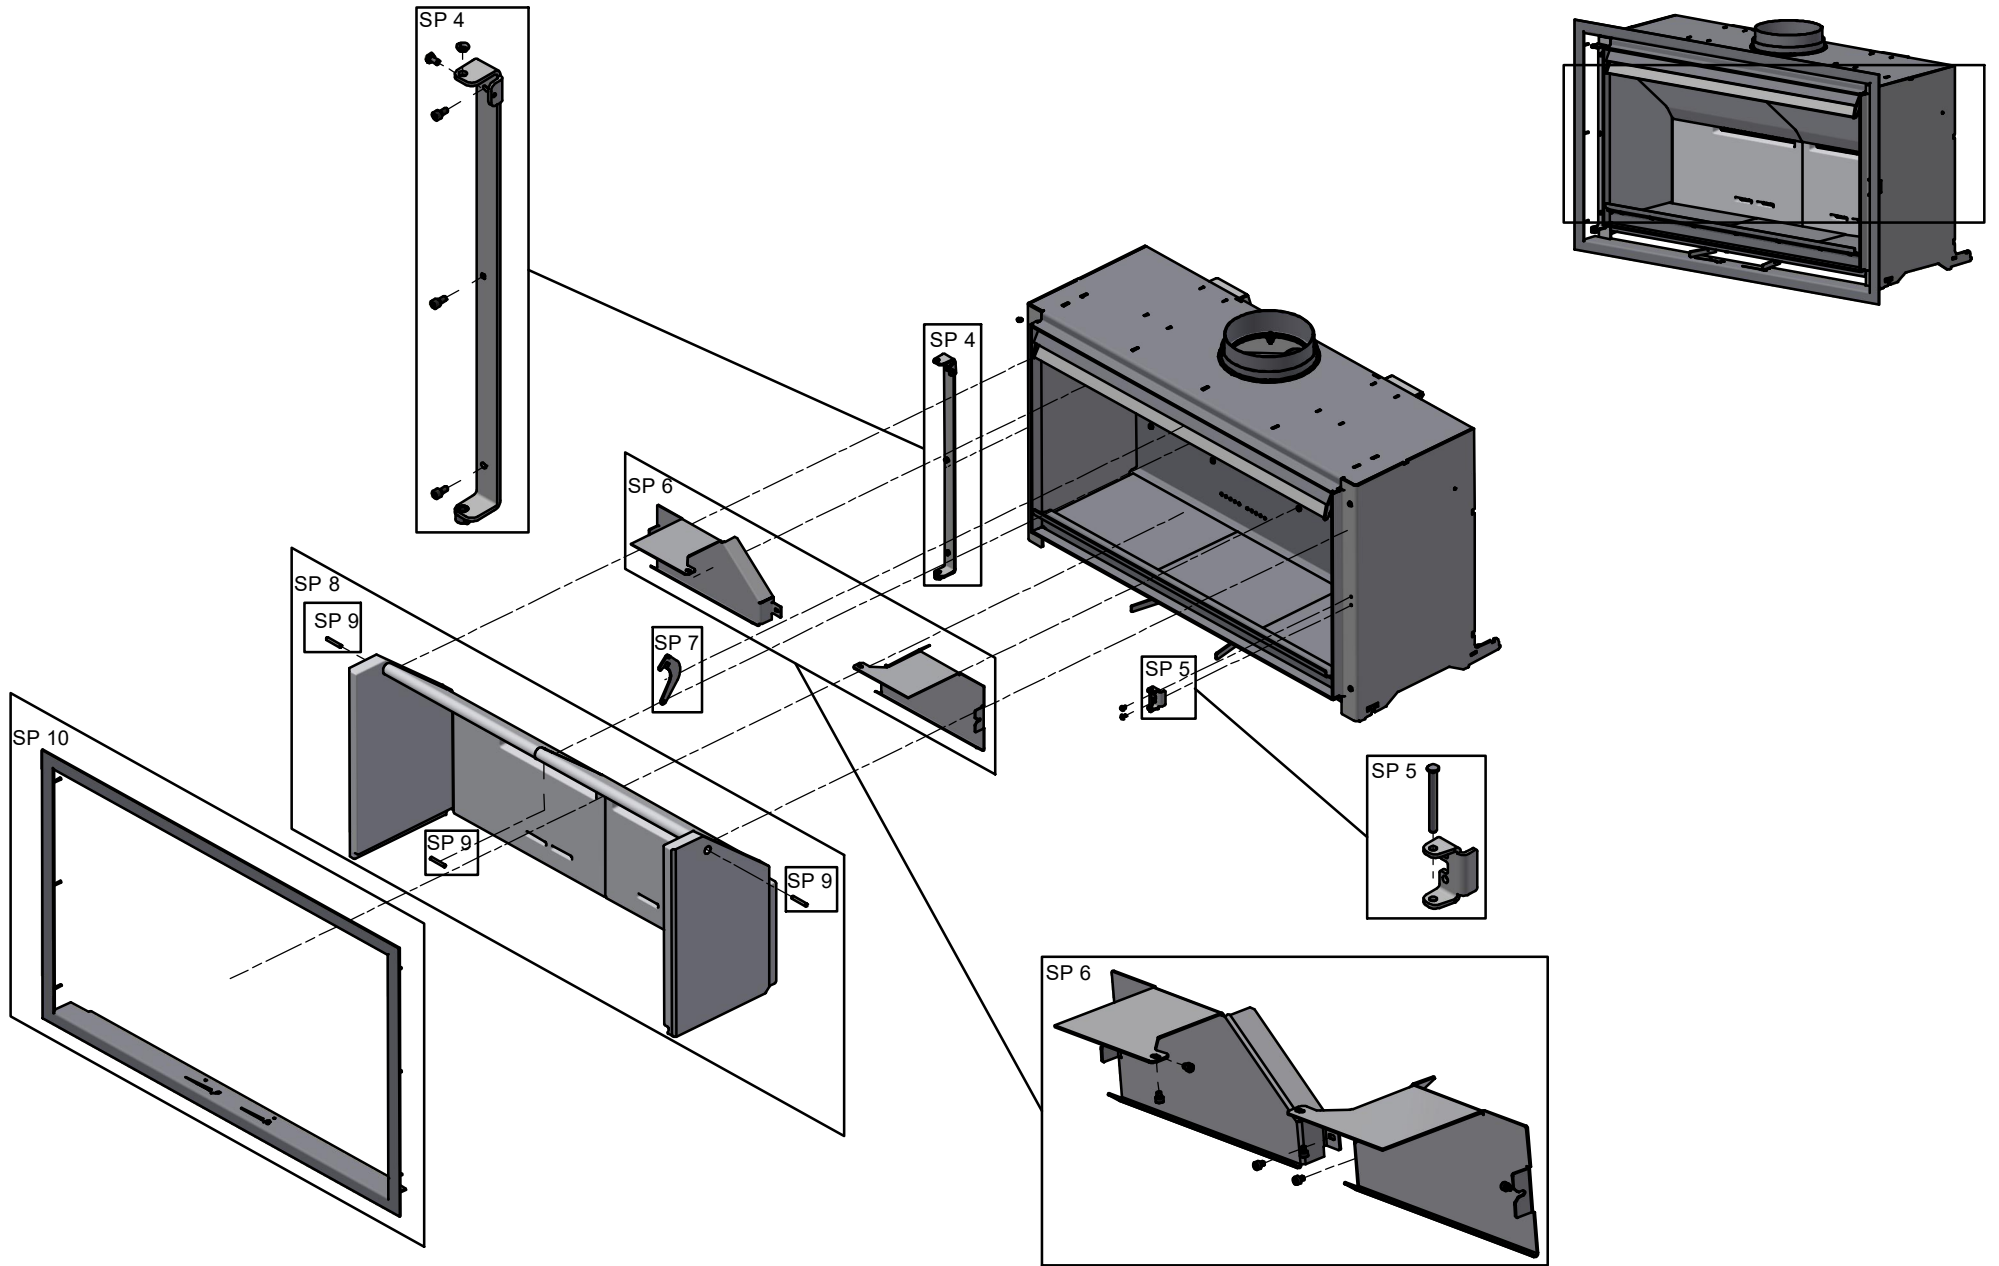

Spare parts & Accessories: Scan 1007

Date: 25-04-2024	Constructed /Changed by: SR
Drawing number: 91007100	

SCAN A/S
DK-5492 Vissenbjerg©

Spare parts & Accessories: Scan 1007

Date: 25-04-2024	Constructed /Changed by: SR
Drawing number: 91007100	

AC 2 & AC 3

Date: 25-04-2024

Constructed /Changed by: SR

Drawing number: 91007100

SCAN A/S
DK-5492 Vissenbjerg©

Spare parts & Accessories: Scan 1007

SPARE PART:	NAME:	SALES NO.:
SP 1	Interior smoke outlet Ø180	51065701
SP 2	Exterior smoke outlet Ø180	51065703
SP 3	Glass gasket with tape 8x3 mm, black, 3 m.	51006569
SP 4	Welded hinge, left	51054402
SP 5	Locking pin w/bracket	51054054
SP 6	Smoke channels	51065707
SP 7	Support piece for baffle plate	51065705
SP 8	Ceramic stone	51063979
SP 9	Dowel pin ø6x40, 3 pcs.	51062559
SP 10	Frame, Scan 1007	51065715
SP 11	Cast iron bottom	51065713
SP 12	Log guard	51065709
SP 13	Door, Scan 1007	51065717
SP 14	Front glass w/gasket	51065719
SP 15	Glass gasket with tape 8x3 mm, black, 3 m.	51006569
SP 16	Gasket textile glass Ø6 w.tape, black, 6 m.	51065902
SP 17	Black glass gasket w. tape 3x15, 3 m.	51045443
SP 18	Glass gasket w. tape 6x1 mm, black	51065896
SP 19	Glass lists	51065721
SP 20	Bauart 1 kit	51054076
SP 21	Gasket Tektile glass, Ø11 black steel braid, 3 m.	51048615
SP 22	Vertical cover list	51054401
SP 23	Kit locking device	51054402
SP 24	Black glass handle incl. screws	51045453
SP 25	Top cover	51065711