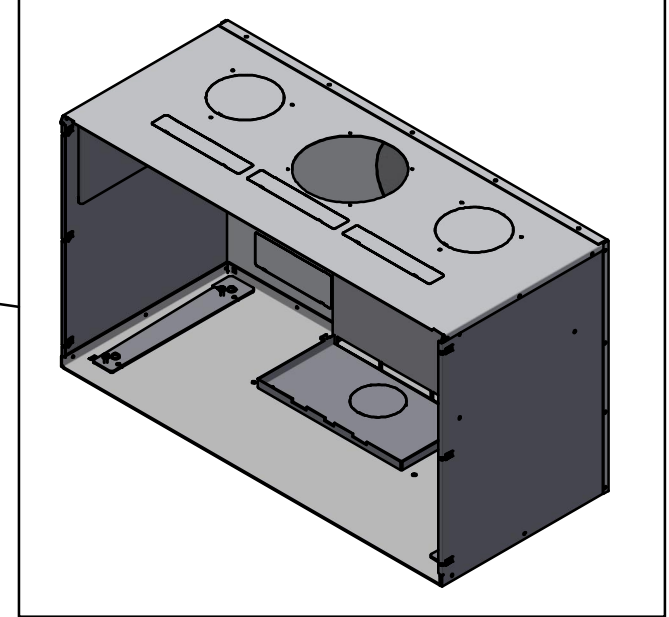

Spare parts & Accessories: Scan 1007

Corpus

Page 2-5

Mantle

Page 7

Doors

Page 6

Accessories

Spare parts & Accessories: Scan 1007

Date: 25-04-2024	Constructed /Changed by: SR
Drawing number: 91007100	

SCAN A/S
DK-5492 Vissenbjerg©

Spare parts & Accessories: Scan 1007

Date: 25-04-2024	Constructed /Changed by: SR
Drawing number: 91007100	

SCAN A/S
DK-5492 Vissenbjerg©

Spare parts & Accessories: Scan 1007

Date: 25-04-2024	Constructed /Changed by: SR
Drawing number: 91007100	

SCAN A/S
DK-5492 Vissenbjerg©

Spare parts & Accessories: Scan 1007

AC 2 & AC 3

Date: 25-04-2024

Constructed /Changed by: SR

Drawing number: 91007100

SCAN A/S
DK-5492 Vissenbjerg©

Spare parts & Accessories: Scan 1007

SPARE PART:	NAME:	SALES NO.:
SP 1	Interior smoke outlet Ø180	51065701
SP 2	Exterior smoke outlet Ø180	51065703
SP 3	Glass gasket with tape 8x3 mm, black, 3 m.	51006569
SP 4	Welded hinge, left	51054402
SP 5	Locking pin w/bracket	51054054
SP 6	Smoke channels	51065707
SP 7	Support piece for baffle plate	51065705
SP 8	Ceramic stone	51063979
SP 9	Dowel pin ø6x40, 3 pcs.	51062559
SP 10	Frame, Scan 1007	51065715
SP 11	Cast iron bottom	51065713
SP 12	Log guard	51065709
SP 13	Door, Scan 1007	51065717
SP 14	Front glass w/gasket	51065719
SP 15	Glass gasket with tape 8x3 mm, black, 3 m.	51006569
SP 16	Gasket textile glass Ø6 w.tape, black, 6 m.	51065902
SP 17	Black glass gasket w. tape 3x15, 3 m.	51045443
SP 18	Glass gasket w. tape 6x1 mm, black	51065896
SP 19	Glass lists	51065721
SP 20	Bauart 1 kit	51054076
SP 21	Gasket Tektile glass, Ø11 black steel braid, 3 m.	51048615
SP 22	Vertical cover list	51054401
SP 23	Kit locking device	51054402
SP 24	Black glass handle incl. screws	51045453
SP 25	Top cover	51065711