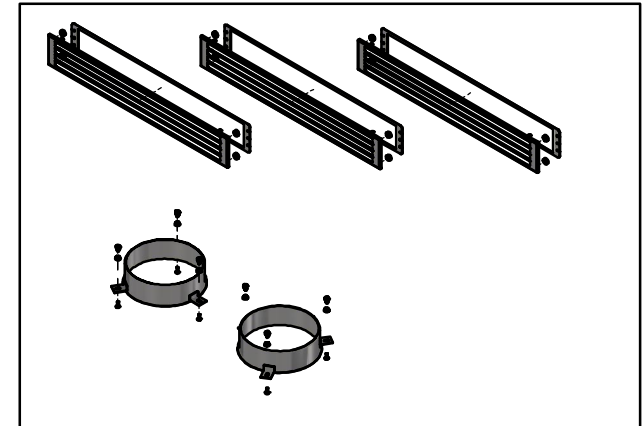

Accessories

Page 8

Date: 25-04-2024	Constructed /Changed by: SR
Drawing number: 91007100	

SCAN A/S
DK-5492 Vissenbjerg©