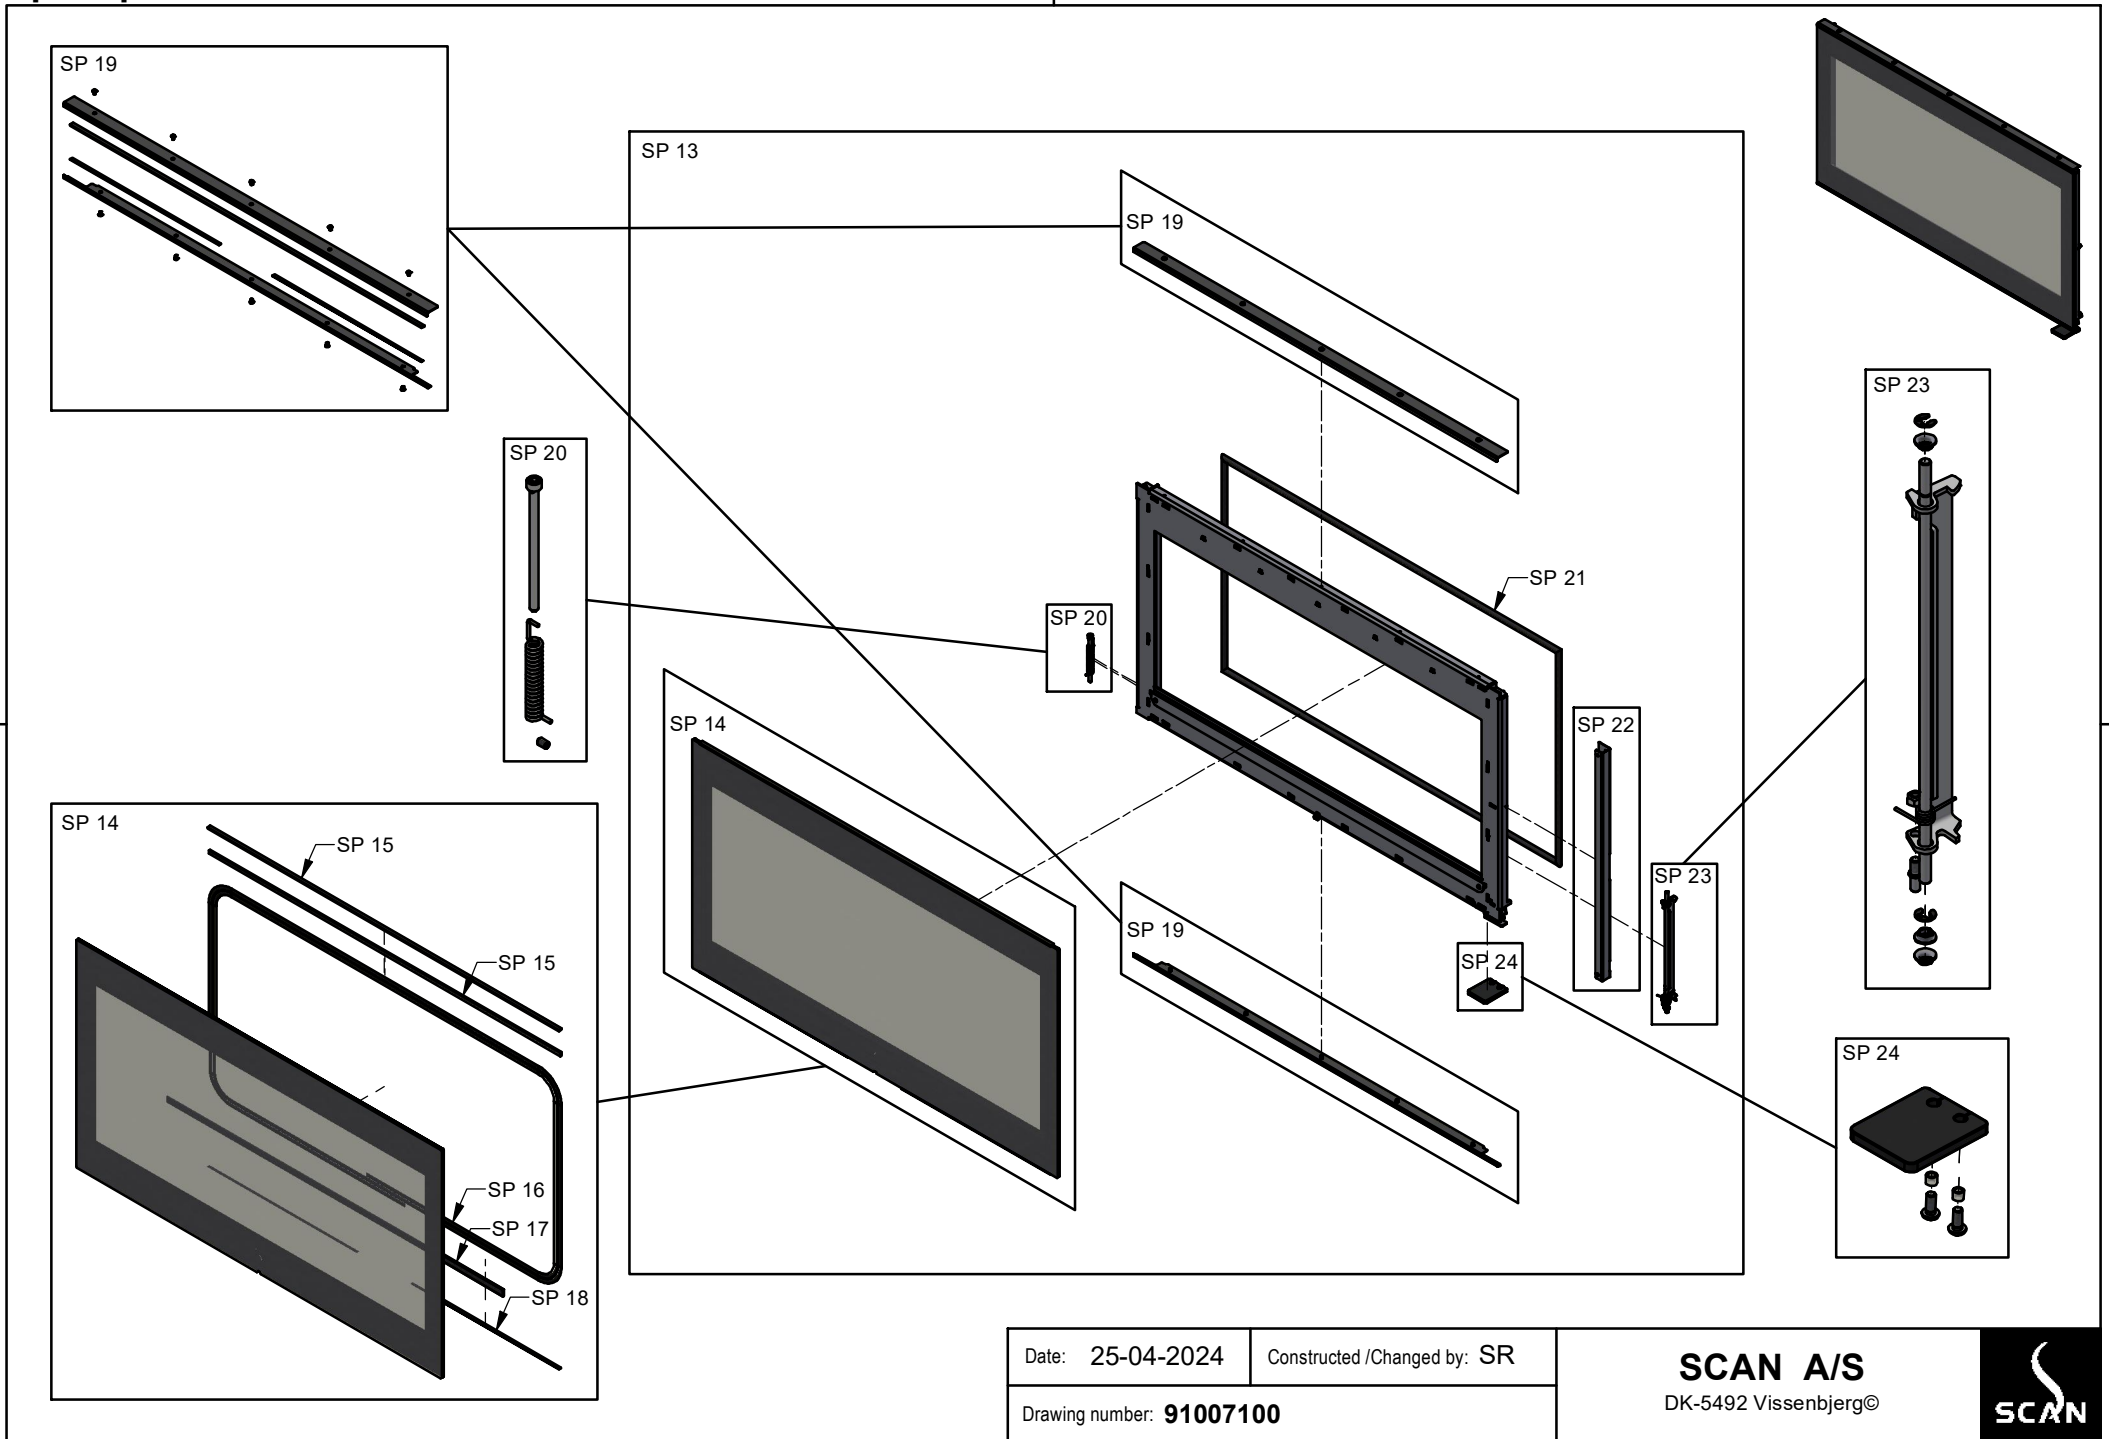

SCAN A/S
DK-5492 Vissenbjerg©

Spare parts & Accessories: Scan 1007

Date: 25-04-2024	Constructed /Changed by: SR
Drawing number: 91007100	

SCAN A/S
DK-5492 Vissenbjerg©

Spare parts & Accessories: Scan 1007

Date: 25-04-2024	Constructed /Changed by: SR
Drawing number: 91007100	

SCAN A/S
DK-5492 Vissenbjerg©

Date: 25-04-2024	Constructed /Changed by: SR
Drawing number: 91007100	

SCAN A/S
DK-5492 Vissenbjerg©

AC 1

AC 2 & AC 3

Date: 25-04-2024

Constructed /Changed by: SR

Drawing number: 91007100

SCAN A/S
DK-5492 Vissenbjerg©

Spare parts & Accessories: Scan 1007

SPARE PART:	NAME:	SALES NO.:
SP 1	Interior smoke outlet Ø180	51065701
SP 2	Exterior smoke outlet Ø180	51065703
SP 3	Glass gasket with tape 8x3 mm, black, 3 m.	51006569
SP 4	Welded hinge, left	51054402
SP 5	Locking pin w/bracket	51054054
SP 6	Smoke channels	51065707
SP 7	Support piece for baffle plate	51065705
SP 8	Ceramic stone	51063979
SP 9	Dowel pin ø6x40, 3 pcs.	51062559
SP 10	Frame, Scan 1007	51065715
SP 11	Cast iron bottom	51065713
SP 12	Log guard	51065709
SP 13	Door, Scan 1007	51065717
SP 14	Front glass w/gasket	51065719
SP 15	Glass gasket with tape 8x3 mm, black, 3 m.	51006569
SP 16	Gasket textile glass Ø6 w.tape, black, 6 m.	51065902
SP 17	Black glass gasket w. tape 3x15, 3 m.	51045443
SP 18	Glass gasket w. tape 6x1 mm, black	51065896
SP 19	Glass lists	51065721
SP 20	Bauart 1 kit	51054076
SP 21	Gasket Tektile glass, Ø11 black steel braid, 3 m.	51048615
SP 22	Vertical cover list	51054401
SP 23	Kit locking device	51054402
SP 24	Black glass handle incl. screws	51045453
SP 25	Top cover	51065711