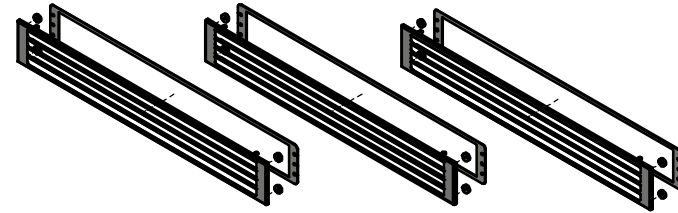

Date: 25-04-2024	Constructed /Changed by: SR
Drawing number: 91007100	

SCAN A/S
DK-5492 Vissenbjerg©

Date: 25-04-2024	Constructed /Changed by: SR
Drawing number: 91007100	

SCAN A/S
DK-5492 Vissenbjerg©

AC 1

AC 2 & AC 3

Date: 25-04-2024

Constructed /Changed by: SR

Drawing number: 91007100

SCAN A/S
DK-5492 Vissenbjerg©

Spare parts & Accessories: Scan 1007

SPARE PART:	NAME:	SALES NO.:
SP 1	Interior smoke outlet Ø180	51065701
SP 2	Exterior smoke outlet Ø180	51065703
SP 3	Glass gasket with tape 8x3 mm, black, 3 m.	51006569
SP 4	Welded hinge, left	51054402
SP 5	Locking pin w/bracket	51054054
SP 6	Smoke channels	51065707
SP 7	Support piece for baffle plate	51065705
SP 8	Ceramic stone	51063979
SP 9	Dowel pin ø6x40, 3 pcs.	51062559
SP 10	Frame, Scan 1007	51065715
SP 11	Cast iron bottom	51065713
SP 12	Log guard	51065709
SP 13	Door, Scan 1007	51065717
SP 14	Front glass w/gasket	51065719
SP 15	Glass gasket with tape 8x3 mm, black, 3 m.	51006569
SP 16	Gasket textile glass Ø6 w.tape, black, 6 m.	51065902
SP 17	Black glass gasket w. tape 3x15, 3 m.	51045443
SP 18	Glass gasket w. tape 6x1 mm, black	51065896
SP 19	Glass lists	51065721
SP 20	Bauart 1 kit	51054076
SP 21	Gasket Tektile glass, Ø11 black steel braid, 3 m.	51048615
SP 22	Vertical cover list	51054401
SP 23	Kit locking device	51054402
SP 24	Black glass handle incl. screws	51045453
SP 25	Top cover	51065711