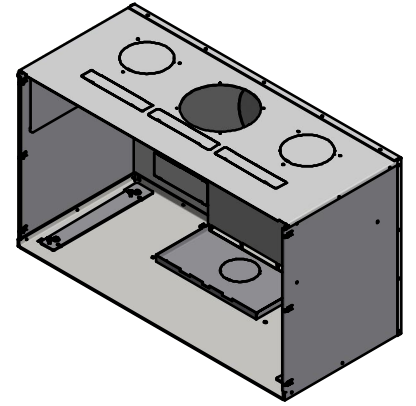

Date: 25-04-2024	Constructed /Changed by: SR
Drawing number: 91007100	

SCAN A/S
DK-5492 Vissenbjerg©