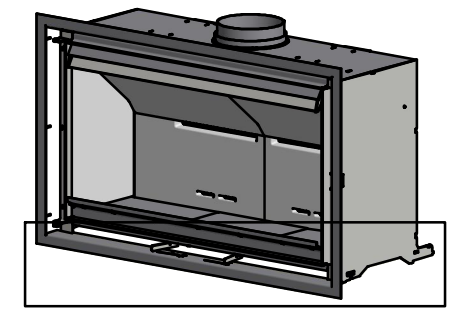

Spare parts & Accessories: Scan 1007

Date: 25-04-2024	Constructed /Changed by: SR
Drawing number: 91007100	

SCAN A/S
DK-5492 Vissenbjerg©