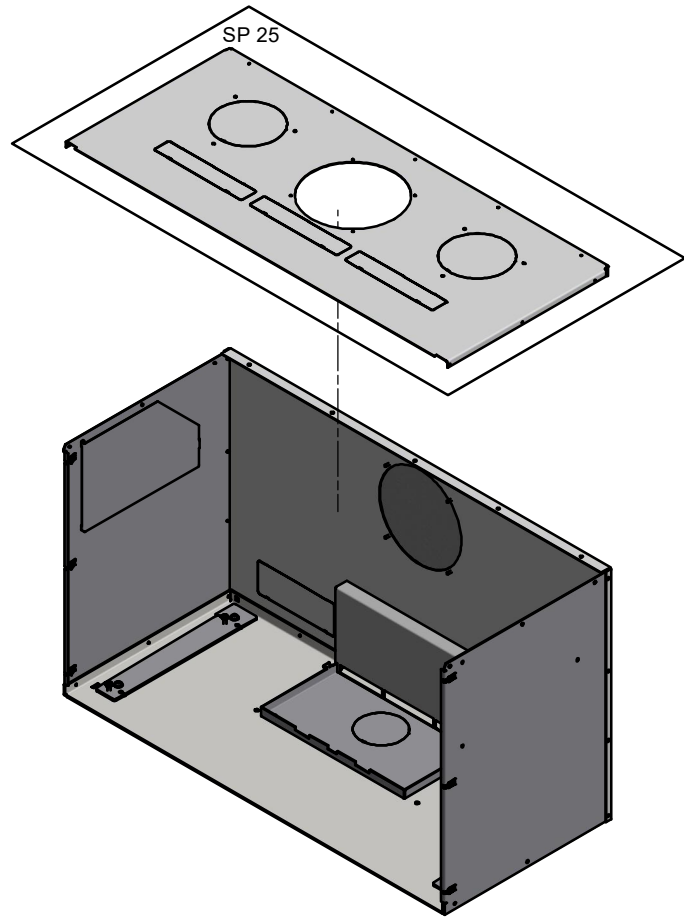

Date: 25-04-2024	Constructed /Changed by: SR
Drawing number: 91007100	

SCAN A/S
DK-5492 Vissenbjerg©